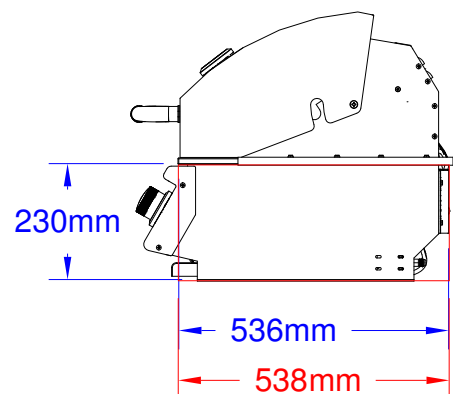

ITEMS:#62648CE LP, #62649CE NG
DIABLO GRILL

Isometric View

Top View

Front View

Side View

SPEC SHEET NOTES:

1. **CUTOUT DIMENSIONS 1170L X 538D X 238H**
2. SCALE: 1:15 (Printer page scaling none, do not use fit to printable area option)
3. REVISION: 10/2018