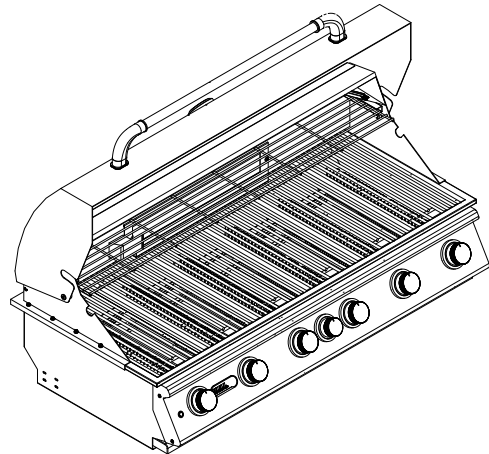

ITEMS:#62648CE LP, #62649CE NG
DIABLO GRILL

Isometric View

Top View

Front View

Side View

SPEC SHEET NOTES:

1. **CUTOUT DIMENSIONS 1170L X 538D X 238H**
2. SCALE: 1:15 (Printer page scaling none, do not use fit to printable area option)
3. REVISION: 10/2018