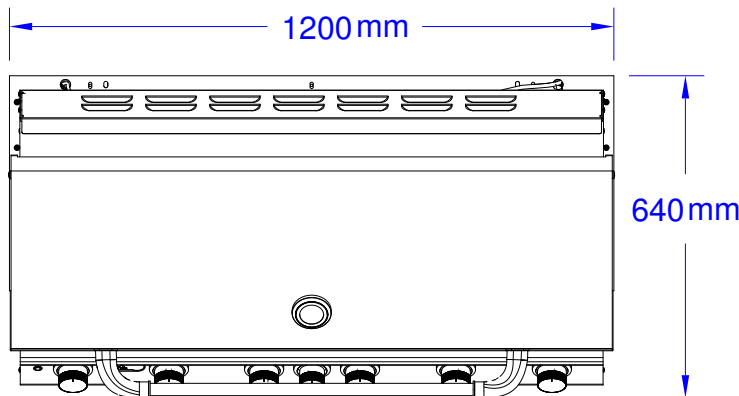

ITEMS:#62648CE LP, #62649CE NG
DIABLO GRILL

Isometric View

Top View

Front View

Side View

SPEC SHEET NOTES:

1. **CUTOUT DIMENSIONS 1170L X 538D X 238H**
2. SCALE: 1:15 (Printer page scaling none, do not use fit to printable area option)
3. REVISION: 10/2018