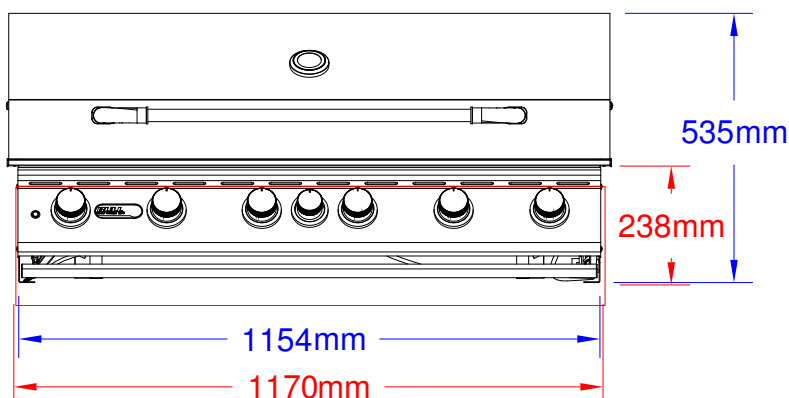

ITEMS:#62648CE LP, #62649CE NG
DIABLO GRILL

Isometric View

Top View

Front View

Side View

SPEC SHEET NOTES:

1. **CUTOUT DIMENSIONS 1170L X 538D X 238H**
2. SCALE: 1:15 (Printer page scaling none, do not use fit to printable area option)
3. REVISION: 10/2018