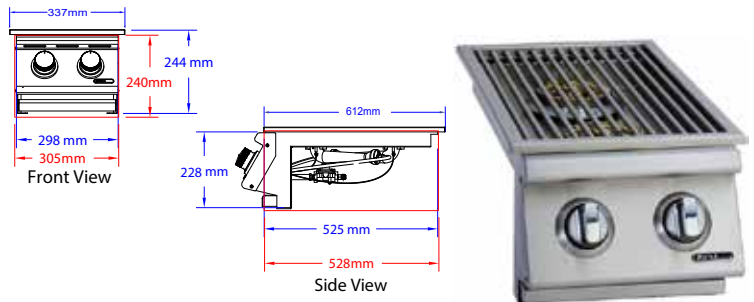

Components

Side Burners

Stainless Steel Side Burner		#60008CE	LPG
		#60009CE	NG
304 Solid Cast Stainless Steel Burner.			
304 Solid Stainless Steel Grate. GAS CONNECTIONS NOT INCLUDED.			
Piezo Ignition / Drop-In Design.			
Specifications			
CE Certified	4.40 kWh		
Dimensions		Cut out Dimensions	
L 31.8 cm	D 54.7 cm	H 14.5 cm	L 28.8 cm D 44.5 cm H 8.5 cm
CTN Length	0.58 Mts	CTN Height	0.20 Mts
CTN Width	0.34 Mts	CTN Weight	8.6 Kg 1 Pcs

Slide in Double Side Burner		#30008CE	LPG
		#30009CE	NG
304 Stainless Steel Construction & Removable Cover.			
Solid Cast S/Steel Burners/Slide in. GAS CONNECTIONS NOT INCLUDED.			
Solid Stainless Steel Grates & Piezo Igniter System.			
Specifications			
CE Certified	7 kWh	13.15Kg	Slide in Design
Dimensions		Cut out Dimensions	
L 33.5 cm	D 62.3 cm	H 24.4 cm	L 30.5 cm D 52.8 cm H 2.4 cm
CTN Length	0.69 Mts	CTN Height	0.29 Mts
CTN Width	0.37 Mts	CTN Weight	15 Kg 1 Pcs

102 Lt Stainless Steel Refrigerator		#11002CE	
Space saving flush back design Stainless 304 steel door panel.			
Reversible door - left or right swing.			
Full range temperature control.			
Specifications			
CE Certified	Refrigerant	R600A	75w; 0.65A
Dimensions		Cut out Dimensions	
L 48.6 cm	D 51.7 cm	H 81.0 cm	L 52.2 cm D 46.8 cm H 83.0 cm
CTN Length		Mts	CTN Height
CTN Width		Mts	CTN Weight
			30 Kg 1 Pcs

130 Lt Premium Outdoor Rated Stainless Steel Fridge		#13700CE	
IPX4 Withstands extremes of weather, UV-safe, Internal Digital LED Control Panels, Reversible self-Closing and sealed locking Door, 3 shelf storage system, ETL, DOE, & CE (energy saver) Certifications.			
Specifications			
CE Certified	Refrigerant	R600a	110w; 1.0A
Dimensions		Cut out Dimensions	
L 60.1 cm	D 60.1 cm	H 82.6 cm	L 62.0 cm D 61.5 cm H 84.0 cm
CTN Length	0.69 Mts	CTN Height	0.89 Mts
CTN Width	0.66 Mts	CTN Weight	60 Kg 1 Pcs