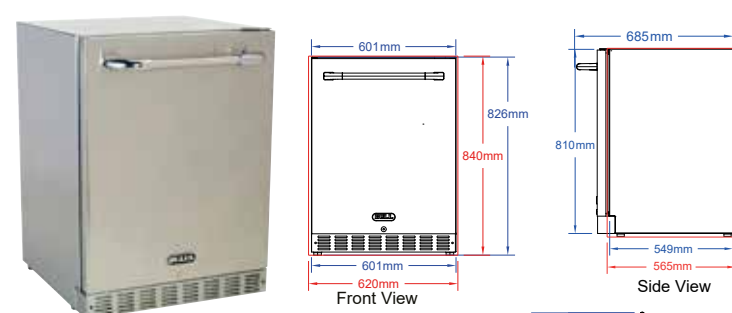

Components

Side Burners

Stainless Steel Side Burner		#60008CE	LPG
		#60009CE	NG
304 Solid Cast Stainless Steel Burner.			
304 Solid Stainless Steel Grate. GAS CONNECTIONS NOT INCLUDED.			
Piezo Ignition / Drop-In Design.			
Specifications			
CE Certified	4.40 kWh		
Dimensions		Cut out Dimensions	
L 31.8 cm	D 54.7 cm	H 14.5 cm	L 28.8 cm D 44.5 cm H 8.5 cm
CTN Length	0.58 Mts	CTN Height	0.20 Mts
CTN Width	0.34 Mts	CTN Weight	8.6 Kg 1 Pcs

Slide in Double Side Burner		#30008CE	LPG
		#30009CE	NG
304 Stainless Steel Construction & Removable Cover.			
Solid Cast S/Steel Burners/Slide in. GAS CONNECTIONS NOT INCLUDED.			
Solid Stainless Steel Grates & Piezo Igniter System.			
Specifications			
CE Certified	7 kWh	13.15Kg	Slide in Design
Dimensions		Cut out Dimensions	
L 33.5 cm	D 62.3 cm	H 24.4 cm	L 30.5 cm D 52.8 cm H 2.4 cm
CTN Length	0.69 Mts	CTN Height	0.29 Mts
CTN Width	0.37 Mts	CTN Weight	15 Kg 1 Pcs

102 Lt Stainless Steel Refrigerator		#11002CE	
Space saving flush back design Stainless 304 steel door panel.			
Reversible door - left or right swing.			
Full range temperature control.			
Specifications			
CE Certified	Refrigerant	R600A	75w; 0.65A
Dimensions		Cut out Dimensions	
L 48.6 cm	D 51.7 cm	H 81.0 cm	L 52.2 cm D 46.8 cm H 83.0 cm
CTN Length		Mts	CTN Height
CTN Width		Mts	CTN Weight
			30 Kg 1 Pcs

130 Lt Premium Outdoor Rated Stainless Steel Fridge		#13700CE	
IPX4 Withstands extremes of weather, UV-safe, Internal Digital LED Control Panels, Reversible self-Closing and sealed locking Door, 3 shelf storage system, ETL, DOE, & CE (energy saver) Certifications.			
Specifications			
CE Certified	Refrigerant	R600a	110w; 1.0A
Dimensions		Cut out Dimensions	
L 60.1 cm	D 60.1 cm	H 82.6 cm	L 62.0 cm D 61.5 cm H 84.0 cm
CTN Length	0.69 Mts	CTN Height	0.89 Mts
CTN Width	0.66 Mts	CTN Weight	60 Kg 1 Pcs