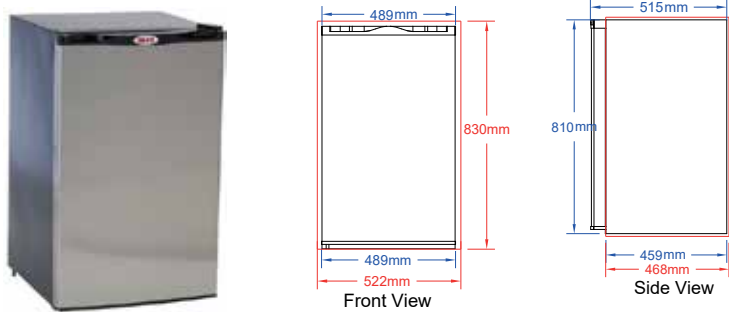

Components

Side Burners

Stainless Steel Side Burner		#60008CE	LPG
		#60009CE	NG
304 Solid Cast Stainless Steel Burner.			
304 Solid Stainless Steel Grate. GAS CONNECTIONS NOT INCLUDED.			
Piezo Ignition / Drop-In Design.			
Specifications			
CE Certified	4.40 kWh		
Dimensions		Cut out Dimensions	
L 31.8 cm	D 54.7 cm	H 14.5 cm	L 28.8 cm D 44.5 cm H 8.5 cm
CTN Length	0.58 Mts	CTN Height	0.20 Mts
CTN Width	0.34 Mts	CTN Weight	8.6 Kg 1 Pcs

Slide in Double Side Burner		#30008CE	LPG
		#30009CE	NG
304 Stainless Steel Construction & Removable Cover.			
Solid Cast S/Steel Burners/Slide in. GAS CONNECTIONS NOT INCLUDED.			
Solid Stainless Steel Grates & Piezo Igniter System.			
Specifications			
CE Certified	7 kWh	13.15Kg	Slide in Design
Dimensions		Cut out Dimensions	
L 33.5 cm	D 62.3 cm	H 24.4 cm	L 30.5 cm D 52.8 cm H 2.4 cm
CTN Length	0.69 Mts	CTN Height	0.29 Mts
CTN Width	0.37 Mts	CTN Weight	15 Kg 1 Pcs

102 Lt Stainless Steel Refrigerator		#11002CE	
Space saving flush back design Stainless 304 steel door panel.			
Reversible door - left or right swing.			
Full range temperature control.			
Specifications			
CE Certified	Refrigerant	R600A	75w; 0.65A
Dimensions		Cut out Dimensions	
L 48.6 cm	D 51.7 cm	H 81.0 cm	L 52.2 cm D 46.8 cm H 83.0 cm
CTN Length		Mts	CTN Height
CTN Width		Mts	CTN Weight
			30 Kg 1 Pcs

130 Lt Premium Outdoor Rated Stainless Steel Fridge		#13700CE	
IPX4 Withstands extremes of weather, UV-safe, Internal Digital LED Control Panels, Reversible self-Closing and sealed locking Door, 3 shelf storage system, ETL, DOE, & CE (energy saver) Certifications.			
Specifications			
CE Certified	Refrigerant	R600a	110w; 1.0A
Dimensions		Cut out Dimensions	
L 60.1 cm	D 60.1 cm	H 82.6 cm	L 62.0 cm D 61.5 cm H 84.0 cm
CTN Length	0.69 Mts	CTN Height	0.89 Mts
CTN Width	0.66 Mts	CTN Weight	60 Kg 1 Pcs