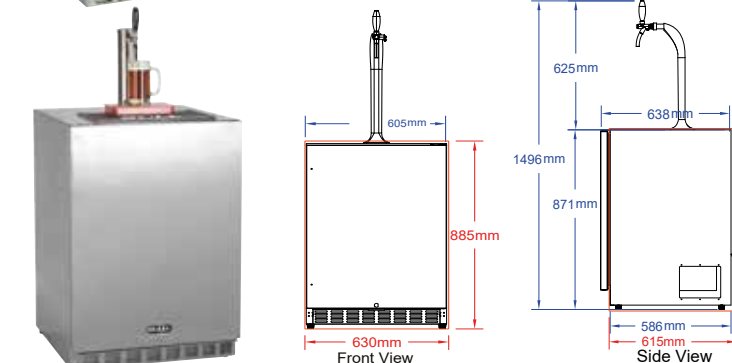

*Red measurements shown are the recommended cut-out dimensions