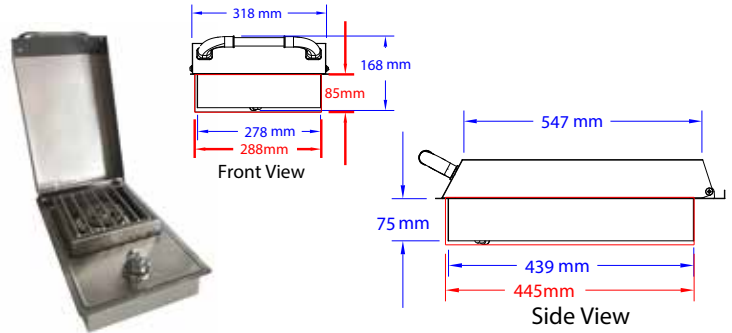

Components

Side Burners

Stainless Steel Side Burner		#60008CE	LPG
		#60009CE	NG
304 Solid Cast Stainless Steel Burner.			
304 Solid Stainless Steel Grate. GAS CONNECTIONS NOT INCLUDED.			
Piezo Ignition / Drop-In Design.			
Specifications			
CE Certified	4.40 kWh		
Dimensions		Cut out Dimensions	
L 31.8 cm	D 54.7 cm	H 14.5 cm	L 28.8 cm D 44.5 cm H 8.5 cm
CTN Length	0.58 Mts	CTN Height	0.20 Mts
CTN Width	0.34 Mts	CTN Weight	8.6 Kg 1 Pcs

Slide in Double Side Burner		#30008CE	LPG
		#30009CE	NG
304 Stainless Steel Construction & Removable Cover.			
Solid Cast S/Steel Burners/Slide in. GAS CONNECTIONS NOT INCLUDED.			
Solid Stainless Steel Grates & Piezo Igniter System.			
Specifications			
CE Certified	7 kWh	13.15Kg	Slide in Design
Dimensions		Cut out Dimensions	
L 33.5 cm	D 62.3 cm	H 24.4 cm	L 30.5 cm D 52.8 cm H 2.4 cm
CTN Length	0.69 Mts	CTN Height	0.29 Mts
CTN Width	0.37 Mts	CTN Weight	15 Kg 1 Pcs

102 Lt Stainless Steel Refrigerator		#11002CE	
Space saving flush back design Stainless 304 steel door panel.			
Reversible door - left or right swing.			
Full range temperature control.			
Specifications			
CE Certified	Refrigerant	R600A	75w; 0.65A
Dimensions		Cut out Dimensions	
L 48.6 cm	D 51.7 cm	H 81.0 cm	L 52.2 cm D 46.8 cm H 83.0 cm
CTN Length		Mts	CTN Height
CTN Width		Mts	CTN Weight
			30 Kg 1 Pcs

130 Lt Premium Outdoor Rated Stainless Steel Fridge		#13700CE	
IPX4 Withstands extremes of weather, UV-safe, Internal Digital LED Control Panels, Reversible self-Closing and sealed locking Door, 3 shelf storage system, ETL, DOE, & CE (energy saver) Certifications.			
Specifications			
CE Certified	Refrigerant	R600a	110w; 1.0A
Dimensions		Cut out Dimensions	
L 60.1 cm	D 60.1 cm	H 82.6 cm	L 62.0 cm D 61.5 cm H 84.0 cm
CTN Length	0.69 Mts	CTN Height	0.89 Mts
CTN Width	0.66 Mts	CTN Weight	60 Kg 1 Pcs