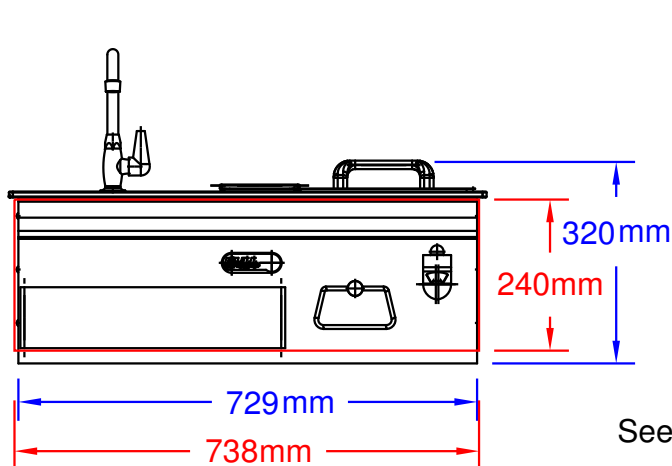

ITEMS: #97623
76CM BAR CENTE AND SINK

Top View

Isometric View

Front View

Side View

SPEC SHEET NOTES:

1. CUTOUT DIMENSIONS 738L X 578D X 240H
2. DRAIN CONECTION: 40mm
3. SCALE: 1:12 (Printer page scaling none, do not use fit to printable area option)
4. REVISION:10/2018