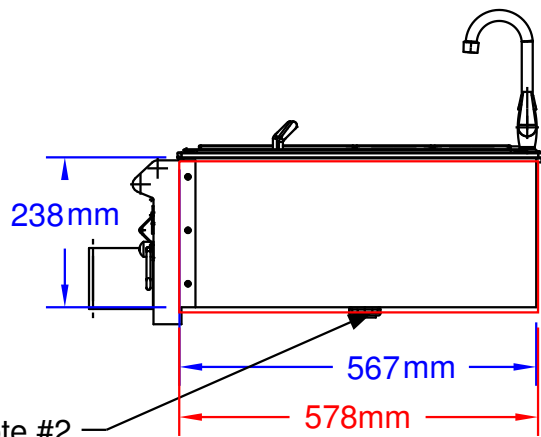

ITEMS: #97623
76CM BAR CENTE AND SINK

Top View

Isometric View

Front View

Side View

SPEC SHEET NOTES:

1. CUTOUT DIMENSIONS 738L X 578D X 240H
2. DRAIN CONECTION: 40mm
3. SCALE: 1:12 (Printer page scaling none, do not use fit to printable area option)
4. REVISION:10/2018