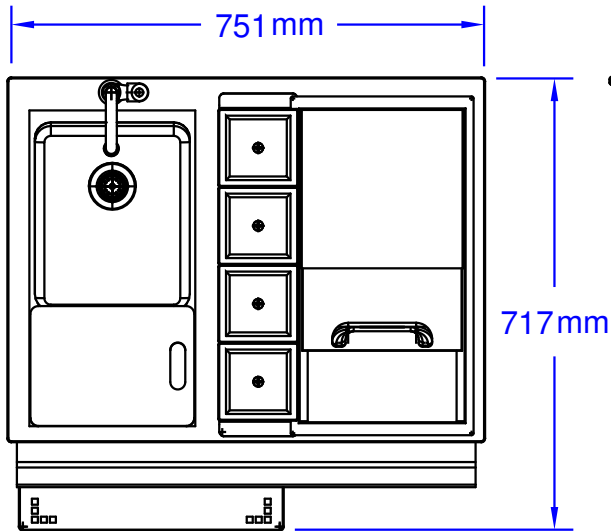

ITEMS: #97623
76CM BAR CENTE AND SINK

Top View

Isometric View

Front View

Side View

SPEC SHEET NOTES:

1. CUTOUT DIMENSIONS 738L X 578D X 240H
2. DRAIN CONECTION: 40mm
3. SCALE: 1:12 (Printer page scaling none, do not use fit to printable area option)
4. REVISION:10/2018