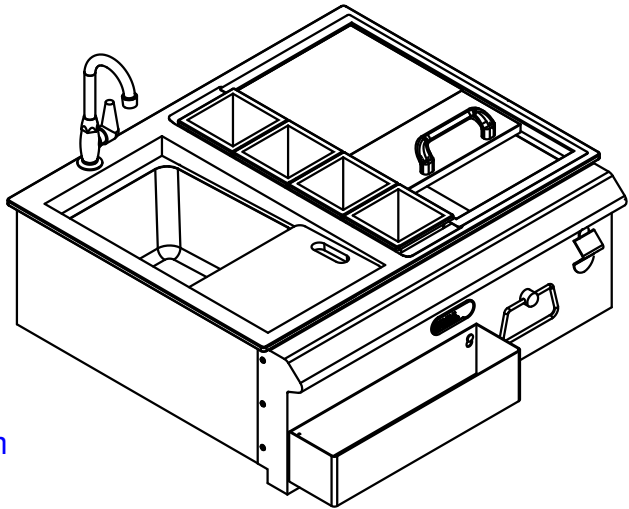

ITEMS: #97623
76CM BAR CENTE AND SINK

Top View

Isometric View

Front View

Side View

SPEC SHEET NOTES:

1. CUTOUT DIMENSIONS 738L X 578D X 240H
2. DRAIN CONECTION: 40mm
3. SCALE: 1:12 (Printer page scaling none, do not use fit to printable area option)
4. REVISION:10/2018