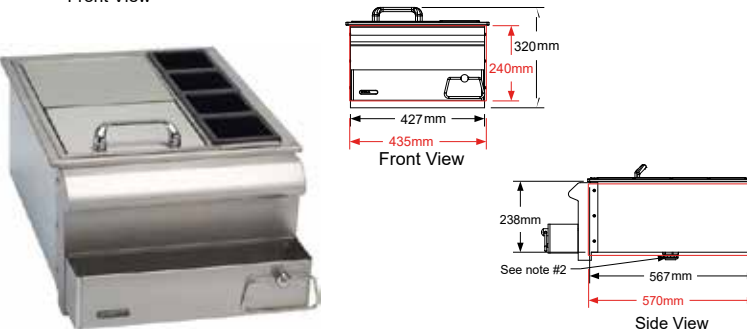

# Ice Chest Bar Centers & Sinks

<b>Stainless Steel Ice Chest</b>		#00002	
304 Grade 16 Gauge Stainless Steel Construction.			
Double Walled, Includes Condiment Tray.			
Perfect for Chilling Drinks for your Outdoor entertainment.			
<b>Specifications</b>			
Stainless Steel	304		
<b>Dimensions</b>		<b>Cut out Dimensions</b>	
L 42.5 cm	D 51.3 cm	H 48.8 cm	L 35.0 cm D 52.2 cm H 39.5 cm
CTN Length	0.48 Mts	CTN Height	0.47 Mts
CTN Width	0.58 Mts	CTN Weight	20 Kg 1 Pcs

<b>76cm Bar Caddy</b>		#97623	
Sink with Faucet and Cutting Board.			
Ice Chest with removable Lid, Removable Condiment Tray.			
Towel Holder and Bottle Opener.			
<b>Specifications</b>			
Stainless Steel	304		
<b>Dimensions</b>		<b>Cut out Dimensions</b>	
L 72.9 cm	D 71.7 cm	H 32.0 cm	L 73.8 cm D 57.8 cm H 24.0 cm
CTN Length	0.76 Mts	CTN Height	0.30 Mts
CTN Width	0.72 Mts	CTN Weight	33 Kg 1 Pcs

<b>46cm Bar Caddy</b>		#85624	
Removable Condiment Tray.			
Ice Chest with removable Lid.			
Towel Holder.			
<b>Specifications</b>			
Stainless Steel	304		
<b>Dimensions</b>		<b>Cut out Dimensions</b>	
L 42.7 cm	D 56.7 cm	H 27.4 cm	L 43.5 cm D 57.0 cm H 24.0 cm
CTN Length	0.58 Mts	CTN Height	0.47 Mts
CTN Width	0.48 Mts	CTN Weight	20 Kg 1 Pcs

<b>Stainless Steel Sink: Small</b>		#12389	
301 Grade 0.7mm Gauge Stainless Steel.			
Hot and Cold Water Faucet.			
Syphon drawer not included			
<b>Specifications</b>			
Stainless Steel	304		
<b>Dimensions</b>		<b>Cut out Dimensions</b>	
L 37.8 cm	D 37.8 cm	H 18.7 cm	L 35.5 cm D 35.5 cm H 20.0 cm
CTN Length	0.44 Mts	CTN Height	0.43 Mts
CTN Width	0.20 Mts	CTN Weight	3.30 Kg 1 Pcs