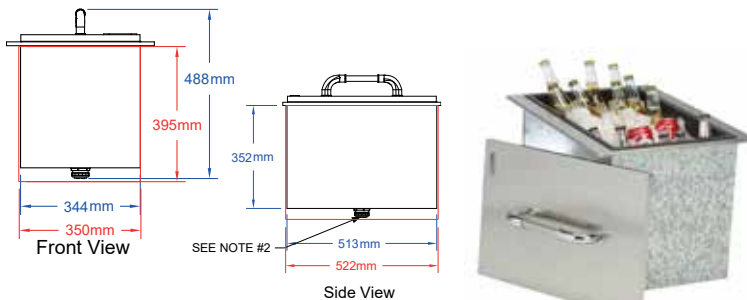

# Ice Chest Bar Centers & Sinks

<b>Stainless Steel Ice Chest</b>		#00002	
304 Grade 16 Gauge Stainless Steel Construction.			
Double Walled, Includes Condiment Tray.			
Perfect for Chilling Drinks for your Outdoor entertainment.			
<b>Specifications</b>			
Stainless Steel	304		
<b>Dimensions</b>		<b>Cut out Dimensions</b>	
L 42.5 cm	D 51.3 cm	H 48.8 cm	L 35.0 cm D 52.2 cm H 39.5 cm
CTN Length	0.48 Mts	CTN Height	0.47 Mts
CTN Width	0.58 Mts	CTN Weight	20 Kg 1 Pcs

<b>76cm Bar Caddy</b>		#97623	
Sink with Faucet and Cutting Board.			
Ice Chest with removable Lid, Removable Condiment Tray.			
Towel Holder and Bottle Opener.			
<b>Specifications</b>			
Stainless Steel	304		
<b>Dimensions</b>		<b>Cut out Dimensions</b>	
L 72.9 cm	D 71.7 cm	H 32.0 cm	L 73.8 cm D 57.8 cm H 24.0 cm
CTN Length	0.76 Mts	CTN Height	0.30 Mts
CTN Width	0.72 Mts	CTN Weight	33 Kg 1 Pcs

<b>46cm Bar Caddy</b>		#85624	
Removable Condiment Tray.			
Ice Chest with removable Lid.			
Towel Holder.			
<b>Specifications</b>			
Stainless Steel	304		
<b>Dimensions</b>		<b>Cut out Dimensions</b>	
L 42.7 cm	D 56.7 cm	H 27.4 cm	L 43.5 cm D 57.0 cm H 24.0 cm
CTN Length	0.58 Mts	CTN Height	0.47 Mts
CTN Width	0.48 Mts	CTN Weight	20 Kg 1 Pcs

<b>Stainless Steel Sink: Small</b>		#12389	
301 Grade 0.7mm Gauge Stainless Steel.			
Hot and Cold Water Faucet.			
Syphon drawer not included			
<b>Specifications</b>			
Stainless Steel	304		
<b>Dimensions</b>		<b>Cut out Dimensions</b>	
L 37.8 cm	D 37.8 cm	H 18.7 cm	L 35.5 cm D 35.5 cm H 20.0 cm
CTN Length	0.44 Mts	CTN Height	0.43 Mts
CTN Width	0.20 Mts	CTN Weight	3.30 Kg 1 Pcs