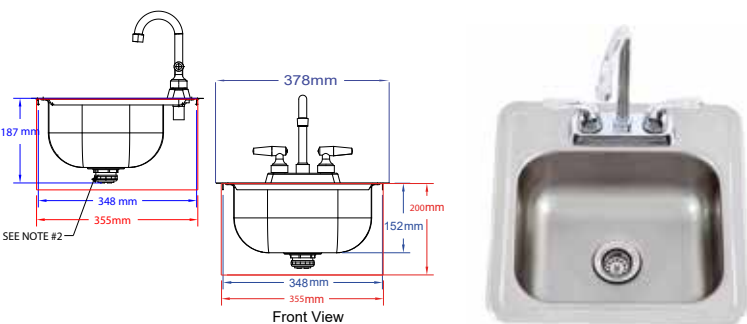

# Ice Chest Bar Centers & Sinks

<b>Stainless Steel Ice Chest</b>		#00002	
304 Grade 16 Gauge Stainless Steel Construction.			
Double Walled, Includes Condiment Tray.			
Perfect for Chilling Drinks for your Outdoor entertainment.			
<b>Specifications</b>			
Stainless Steel	304		
<b>Dimensions</b>		<b>Cut out Dimensions</b>	
L 42.5 cm	D 51.3 cm	H 48.8 cm	L 35.0 cm D 52.2 cm H 39.5 cm
CTN Length	0.48 Mts	CTN Height	0.47 Mts
CTN Width	0.58 Mts	CTN Weight	20 Kg 1 Pcs

<b>76cm Bar Caddy</b>		#97623	
Sink with Faucet and Cutting Board.			
Ice Chest with removable Lid, Removable Condiment Tray.			
Towel Holder and Bottle Opener.			
<b>Specifications</b>			
Stainless Steel	304		
<b>Dimensions</b>		<b>Cut out Dimensions</b>	
L 72.9 cm	D 71.7 cm	H 32.0 cm	L 73.8 cm D 57.8 cm H 24.0 cm
CTN Length	0.76 Mts	CTN Height	0.30 Mts
CTN Width	0.72 Mts	CTN Weight	33 Kg 1 Pcs

<b>46cm Bar Caddy</b>		#85624	
Removable Condiment Tray.			
Ice Chest with removable Lid.			
Towel Holder.			
<b>Specifications</b>			
Stainless Steel	304		
<b>Dimensions</b>		<b>Cut out Dimensions</b>	
L 42.7 cm	D 56.7 cm	H 27.4 cm	L 43.5 cm D 57.0 cm H 24.0 cm
CTN Length	0.58 Mts	CTN Height	0.47 Mts
CTN Width	0.48 Mts	CTN Weight	20 Kg 1 Pcs

<b>Stainless Steel Sink: Small</b>		#12389	
301 Grade 0.7mm Gauge Stainless Steel.			
Hot and Cold Water Faucet.			
Syphon drawer not included			
<b>Specifications</b>			
Stainless Steel	304		
<b>Dimensions</b>		<b>Cut out Dimensions</b>	
L 37.8 cm	D 37.8 cm	H 18.7 cm	L 35.5 cm D 35.5 cm H 20.0 cm
CTN Length	0.44 Mts	CTN Height	0.43 Mts
CTN Width	0.20 Mts	CTN Weight	3.30 Kg 1 Pcs