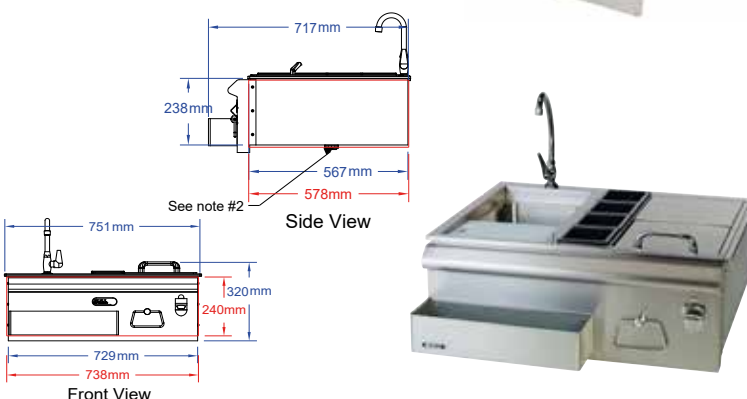

# Ice Chest Bar Centers & Sinks

<b>Stainless Steel Ice Chest</b>		#00002	
304 Grade 16 Gauge Stainless Steel Construction.			
Double Walled, Includes Condiment Tray.			
Perfect for Chilling Drinks for your Outdoor entertainment.			
<b>Specifications</b>			
Stainless Steel	304		
<b>Dimensions</b>		<b>Cut out Dimensions</b>	
L 42.5 cm	D 51.3 cm	H 48.8 cm	L 35.0 cm D 52.2 cm H 39.5 cm
CTN Length	0.48 Mts	CTN Height	0.47 Mts
CTN Width	0.58 Mts	CTN Weight	20 Kg 1 Pcs

<b>76cm Bar Caddy</b>		#97623	
Sink with Faucet and Cutting Board.			
Ice Chest with removable Lid, Removable Condiment Tray.			
Towel Holder and Bottle Opener.			
<b>Specifications</b>			
Stainless Steel	304		
<b>Dimensions</b>		<b>Cut out Dimensions</b>	
L 72.9 cm	D 71.7 cm	H 32.0 cm	L 73.8 cm D 57.8 cm H 24.0 cm
CTN Length	0.76 Mts	CTN Height	0.30 Mts
CTN Width	0.72 Mts	CTN Weight	33 Kg 1 Pcs

<b>46cm Bar Caddy</b>		#85624	
Removable Condiment Tray.			
Ice Chest with removable Lid.			
Towel Holder.			
<b>Specifications</b>			
Stainless Steel	304		
<b>Dimensions</b>		<b>Cut out Dimensions</b>	
L 42.7 cm	D 56.7 cm	H 27.4 cm	L 43.5 cm D 57.0 cm H 24.0 cm
CTN Length	0.58 Mts	CTN Height	0.47 Mts
CTN Width	0.48 Mts	CTN Weight	20 Kg 1 Pcs

<b>Stainless Steel Sink: Small</b>		#12389	
301 Grade 0.7mm Gauge Stainless Steel.			
Hot and Cold Water Faucet.			
Syphon drawer not included			
<b>Specifications</b>			
Stainless Steel	304		
<b>Dimensions</b>		<b>Cut out Dimensions</b>	
L 37.8 cm	D 37.8 cm	H 18.7 cm	L 35.5 cm D 35.5 cm H 20.0 cm
CTN Length	0.44 Mts	CTN Height	0.43 Mts
CTN Width	0.20 Mts	CTN Weight	3.30 Kg 1 Pcs