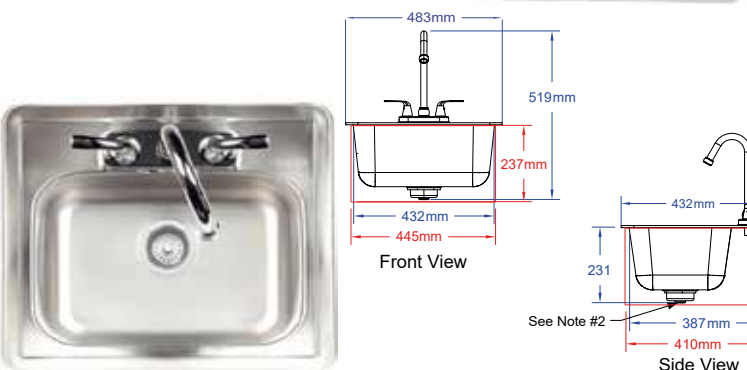

Stainless Steel Sink: Large		#12391	
301 Grade 0.7mm Gauge Stainless Steel.			
Hot and Cold Water Faucet.			
Syphon drawer not included			
Specifications			
Stainless Steel	304		
Dimensions		Cut out Dimensions	
L 48.3 cm	D 43.2 cm	H 23.1 cm	L 44.5 cm D 41.0 cm H 23.7 cm
CTN Length	0.54 Mts	CTN Height	0.24 Mts
CTN Width	0.52 Mts	CTN Weight	4 Kg 1 Pcs