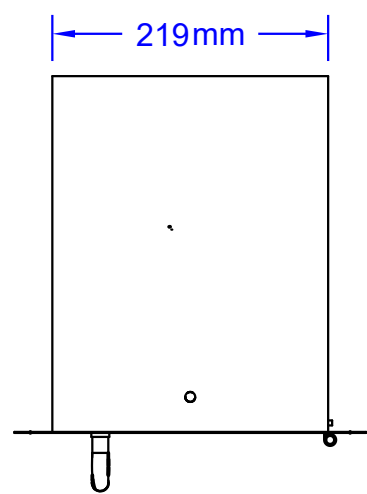

ITEMS: #73624  
PAPER TOWEL DISPENSER

Top View

Isometric View

Front View

Side View

SPEC SHEET NOTES:

- 1. CUTOUT DIMENSIONS : 236L X293D X 363H
- 2. SCALE: 1 : 6 ( Printer page scaling none, do not use fit to printable area option )
- 3. REVISION: 07/2018