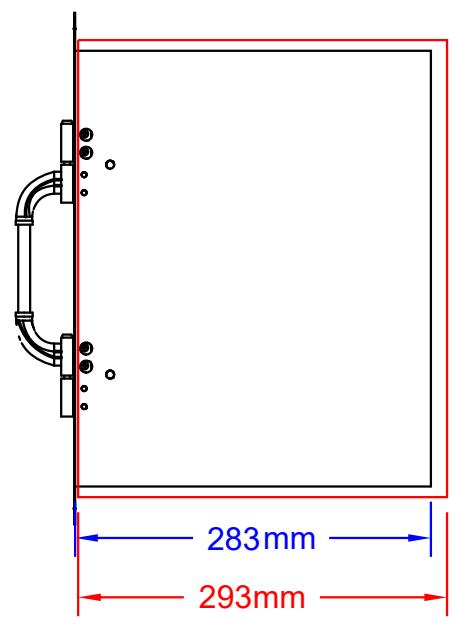

ITEMS: #73624  
PAPER TOWEL DISPENSER

Top View

Isometric View

Front View

Side View

SPEC SHEET NOTES:

- 1. CUTOUT DIMENSIONS : 236L X293D X 363H
- 2. SCALE: 1 : 6 ( Printer page scaling none, do not use fit to printable area option )
- 3. REVISION: 07/2018