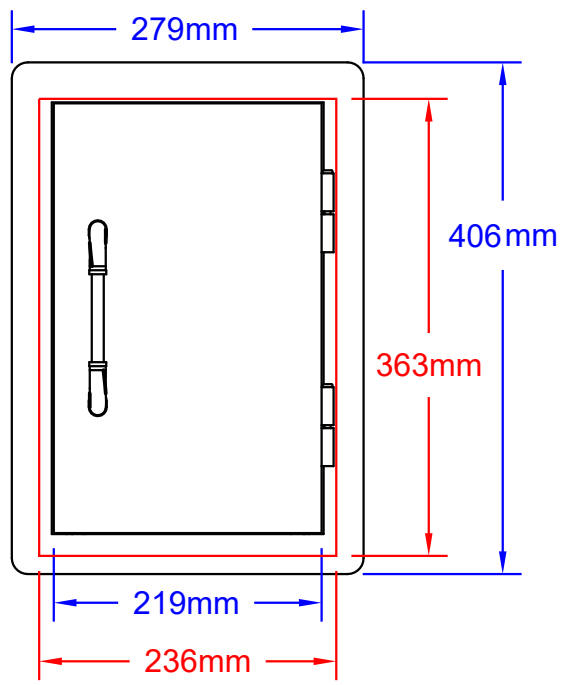

ITEMS: #73624  
PAPER TOWEL DISPENSER

Top View

Isometric View

Front View

Side View

SPEC SHEET NOTES:

- 1. CUTOUT DIMENSIONS : 236L X293D X 363H
- 2. SCALE: 1 : 6 ( Printer page scaling none, do not use fit to printable area option )
- 3. REVISION: 07/2018