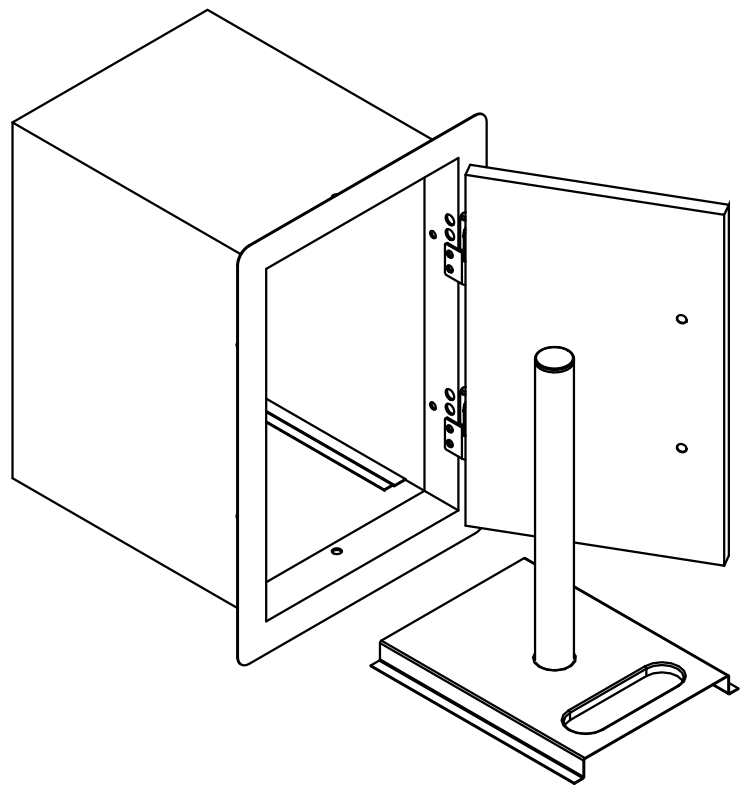

ITEMS: #73624  
PAPER TOWEL DISPENSER

Top View

Isometric View

Front View

Side View

SPEC SHEET NOTES:

- 1. CUTOUT DIMENSIONS : 236L X293D X 363H
- 2. SCALE: 1 : 6 ( Printer page scaling none, do not use fit to printable area option )
- 3. REVISION: 07/2018