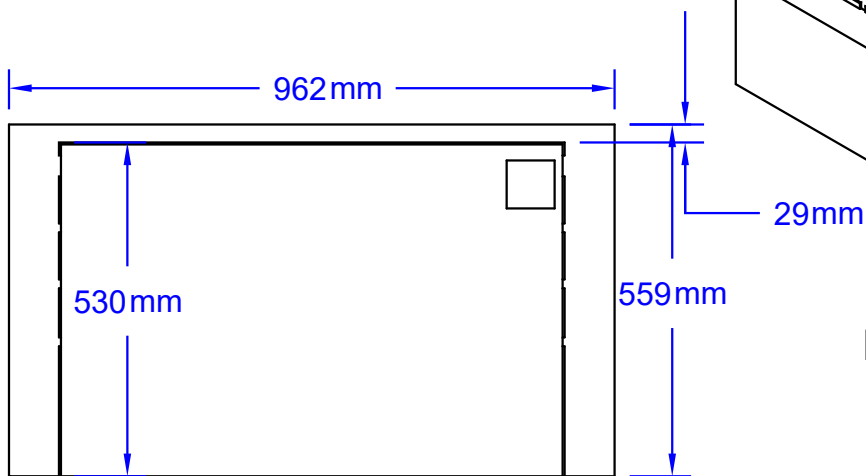

ITEMS: #47017
INSULATED GRILL
JACKET

Top View

Isometric View

Front View

Side View

SPEC SHEET NOTES:

1. SCALE: 1 : 12 (Printer page scaling none, do not use fit to printable area option)
2. REVISION: 07/2018