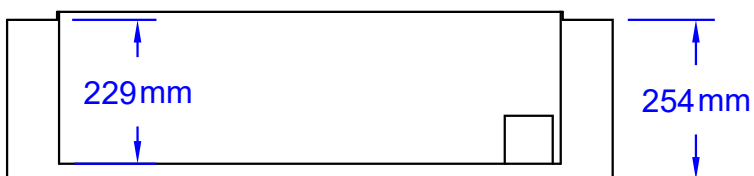

ITEMS: #47017
INSULATED GRILL
JACKET

Top View

Isometric View

Front View

Side View

SPEC SHEET NOTES:

1. SCALE: 1 : 12 (Printer page scaling none, do not use fit to printable area option)
2. REVISION: 07/2018