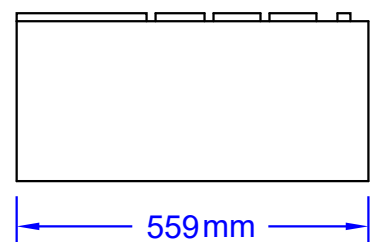

ITEMS: #47017
INSULATED GRILL
JACKET

Top View

Isometric View

Front View

Side View

SPEC SHEET NOTES:

1. SCALE: 1 : 12 (Printer page scaling none, do not use fit to printable area option)
2. REVISION: 07/2018