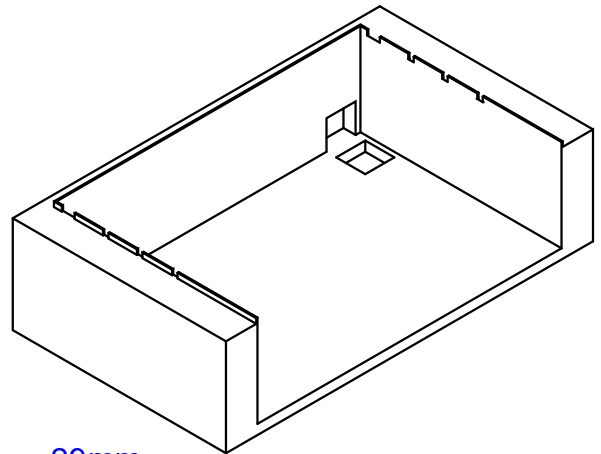

ITEMS: #47017
INSULATED GRILL
JACKET

Top View

Isometric View

Front View

Side View

SPEC SHEET NOTES:

1. SCALE: 1 : 12 (Printer page scaling none, do not use fit to printable area option)
2. REVISION: 07/2018