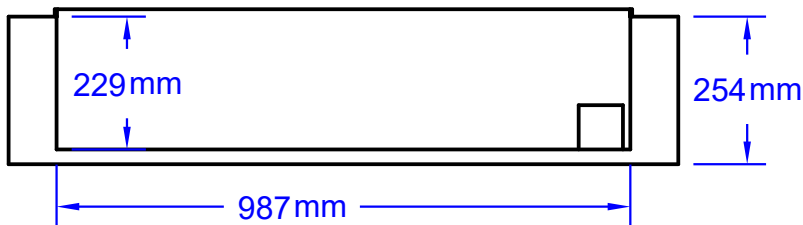

ITEMS: #47018
INSULATED GRILL JACKET

Top View

Isometric View

Front View

Side View

SPEC SHEET NOTES:

1. SCALE: 1 : 13 (Printer page scaling none, do not use fit to printable area option)
2. REVISION: 07/2018