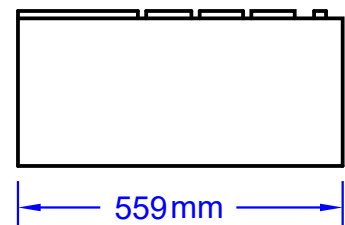

ITEMS: #47018
INSULATED GRILL JACKET

Top View

Isometric View

Front View

Side View

SPEC SHEET NOTES:

1. SCALE: 1 : 13 (Printer page scaling none, do not use fit to printable area option)
2. REVISION: 07/2018