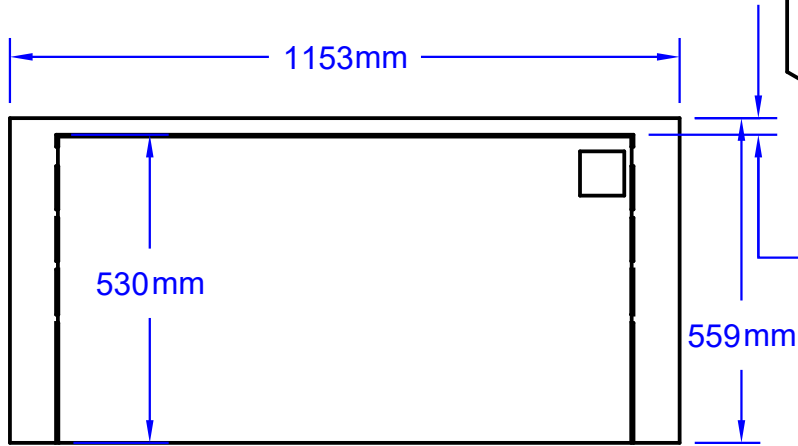

ITEMS: #47018
INSULATED GRILL JACKET

Top View

Isometric View

Front View

Side View

SPEC SHEET NOTES:

1. SCALE: 1 : 13 (Printer page scaling none, do not use fit to printable area option)
2. REVISION: 07/2018