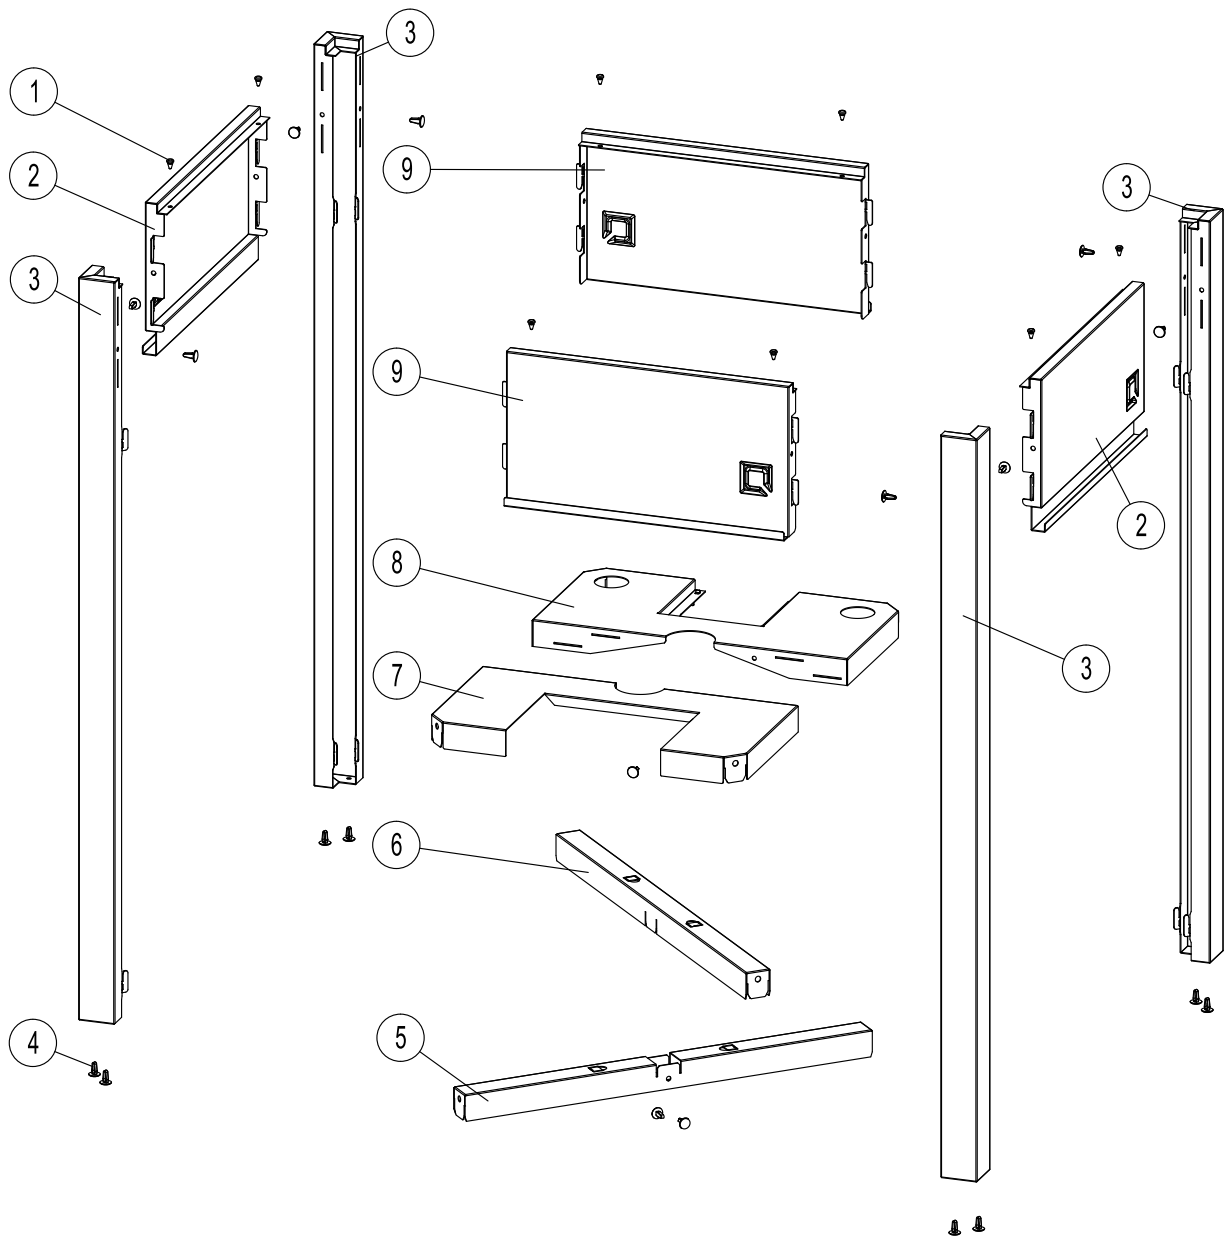

04

05

06

07

08

No.	Part	Code
1	Rubber Buffer	K2228
2	Side Panel Female	OneQ-L-01
3	Leg	OneQ-L-02
4	Nylon Lugs	K2227
5	Cross-1	OneQ-L-03
6	Cross-2	OneQ-L-04
7	Base Plate Stand-Male	OneQ-L-05
8	Base Plate Stand-Female	OneQ-L-06
9	Side Panel Male	OneQ-L-07