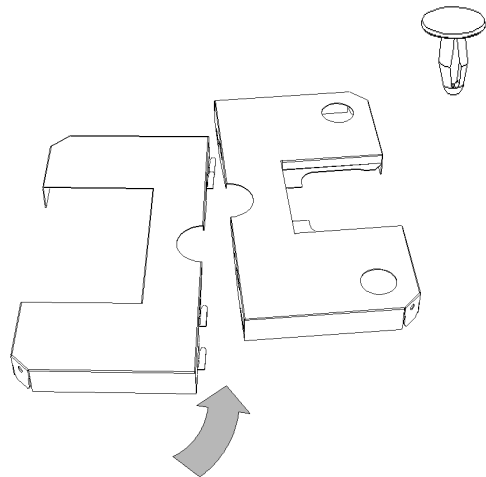

ONEQ LEG

CONNECTABLE STAND FOR ONEQ FUNCTIONS

oneQ SMART OUTDOOR COOKING

oneQ B.V.
Wateringweg 83-C
2031 EK Haarlem
The Netherlands
info@one-q.com

ASSEMBLY MANUAL

01

02

03

04

05

06

07

08

No.	Part	Code
1	Rubber Buffer	K2228
2	Side Panel Female	OneQ-L-01
3	Leg	OneQ-L-02
4	Nylon Lugs	K2227
5	Cross-1	OneQ-L-03
6	Cross-2	OneQ-L-04
7	Base Plate Stand-Male	OneQ-L-05
8	Base Plate Stand-Female	OneQ-L-06
9	Side Panel Male	OneQ-L-07