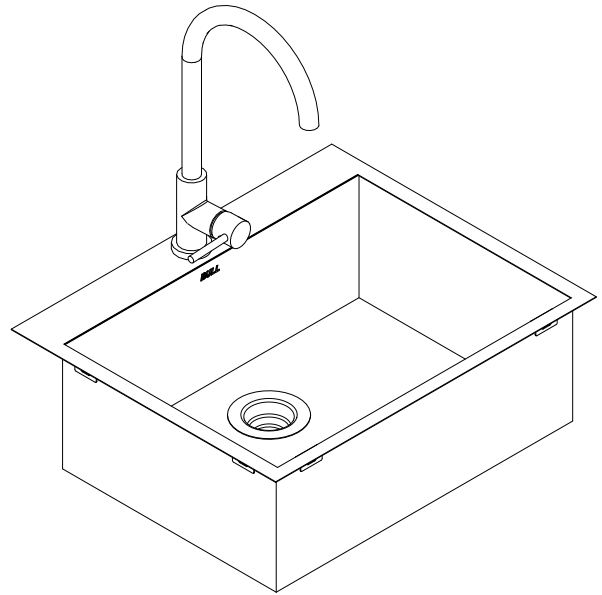

ITEM: #22392CE
BULL PREMIUM EXTRA
LARGE SINK (EUROPE)

Top View

Isometric View

Front View

Side View

SEE NOTE #2

SPEC SHEET NOTES:

1. CUTOUT DIMENSIONS 578L X 478D X 210H
2. DRAIN CONNECTION: 40mm
3. SCALE: 1:10 (Printer page scaling none, do not use fit to printable area option)
4. REVISION: 03/2019