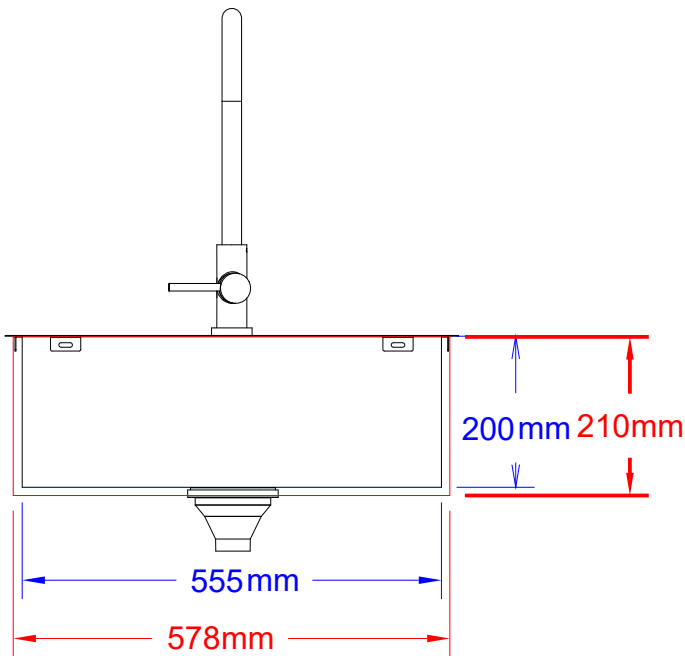

ITEM: #22392CE
BULL PREMIUM EXTRA
LARGE SINK (EUROPE)

Top View

Isometric View

Front View

Side View

SEE NOTE #2

SPEC SHEET NOTES:

1. CUTOUT DIMENSIONS 578L X 478D X 210H
2. DRAIN CONNECTION: 40mm
3. SCALE: 1:10 (Printer page scaling none, do not use fit to printable area option)
4. REVISION: 03/2019