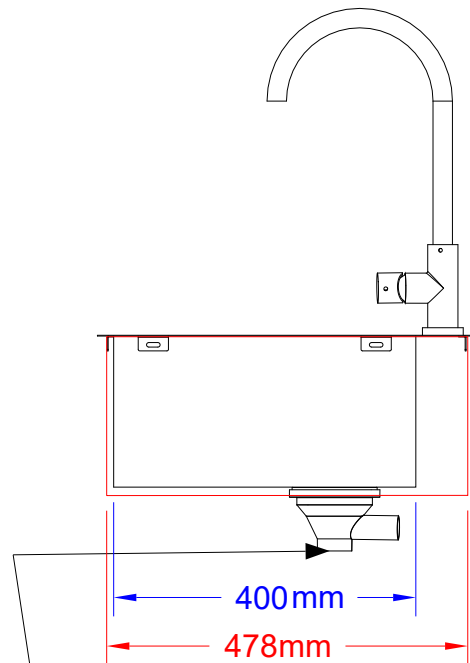

ITEM: #22392CE
BULL PREMIUM EXTRA
LARGE SINK (EUROPE)

Top View

Isometric View

Front View

Side View

SEE NOTE #2

SPEC SHEET NOTES:

1. CUTOUT DIMENSIONS 578L X 478D X 210H
2. DRAIN CONNECTION: 40mm
3. SCALE: 1:10 (Printer page scaling none, do not use fit to printable area option)
4. REVISION: 03/2019