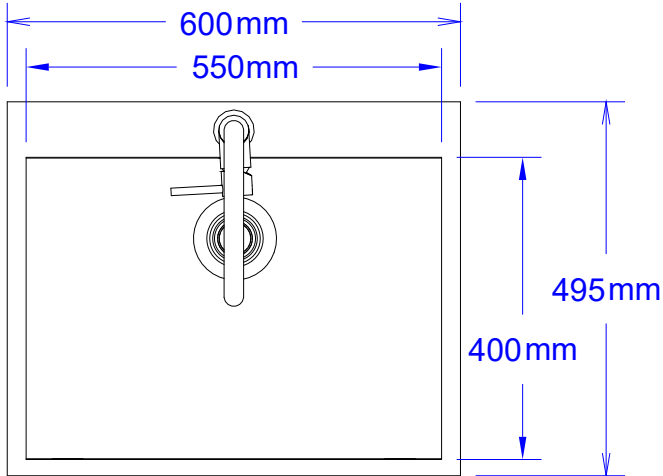

ITEM: #22392CE
BULL PREMIUM EXTRA
LARGE SINK (EUROPE)

Top View

Isometric View

Front View

Side View

SEE NOTE #2

SPEC SHEET NOTES:

1. CUTOUT DIMENSIONS 578L X 478D X 210H
2. DRAIN CONNECTION: 40mm
3. SCALE: 1:10 (Printer page scaling none, do not use fit to printable area option)
4. REVISION: 03/2019