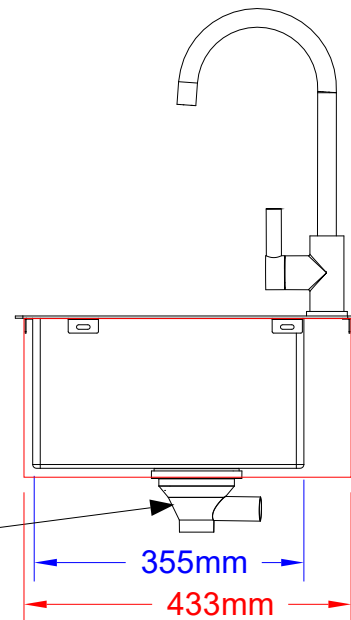

ITEM: #22391CE
BULL PREMIUM LARGE
SINK (EUROPE)

Top View

Isometric View

Front View

SEE NOTE #2

Side View

SPEC SHEET NOTES:

1. CUTOUT DIMENSIONS 460L X 433D X 210H
2. DRAIN CONNECTION: 40mm
3. SCALE: 1:10 (Printer page scaling none, do not use fit to printable area option)
4. REVISION: 03/2019