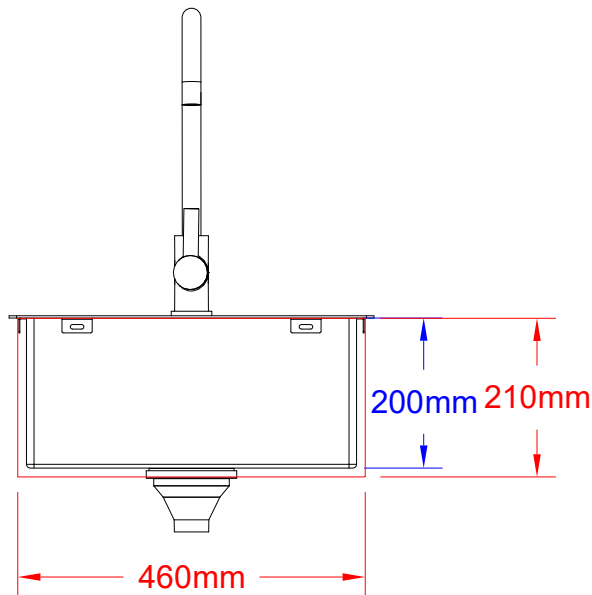

ITEM: #22391CE
BULL PREMIUM LARGE
SINK (EUROPE)

Top View

Isometric View

Front View

SEE NOTE #2

Side View

SPEC SHEET NOTES:

1. CUTOUT DIMENSIONS 460L X 433D X 210H
2. DRAIN CONNECTION: 40mm
3. SCALE: 1:10 (Printer page scaling none, do not use fit to printable area option)
4. REVISION: 03/2019