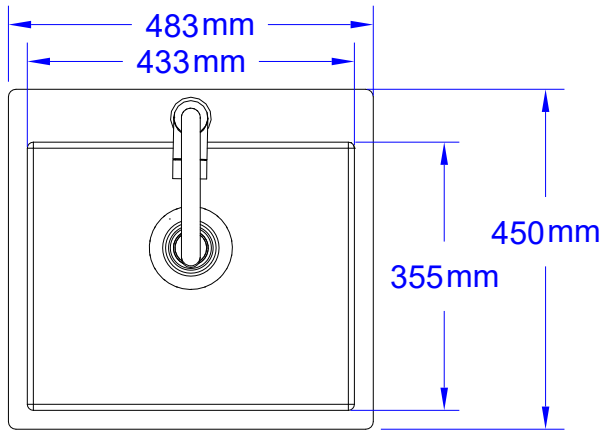

ITEM: #22391CE
BULL PREMIUM LARGE
SINK (EUROPE)

Top View

Isometric View

Front View

SEE NOTE #2

Side View

SPEC SHEET NOTES:

1. CUTOUT DIMENSIONS 460L X 433D X 210H
2. DRAIN CONNECTION: 40mm
3. SCALE: 1:10 (Printer page scaling none, do not use fit to printable area option)
4. REVISION: 03/2019