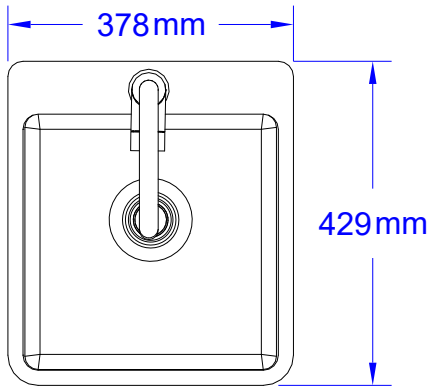

ITEM: #22389CE
BULL PREMIUM SMALL
SINK (EUROPE)

Top View

Isometric View

Front View

Side View

SEE NOTE #2

SPEC SHEET NOTES:

1. CUTOUT DIMENSIONS 360L X 410D X 210H
2. DRAIN CONNECTION: 40mm
3. SCALE: 1:10 (Printer page scaling none, do not use fit to printable area option)
4. REVISION: 03/2019