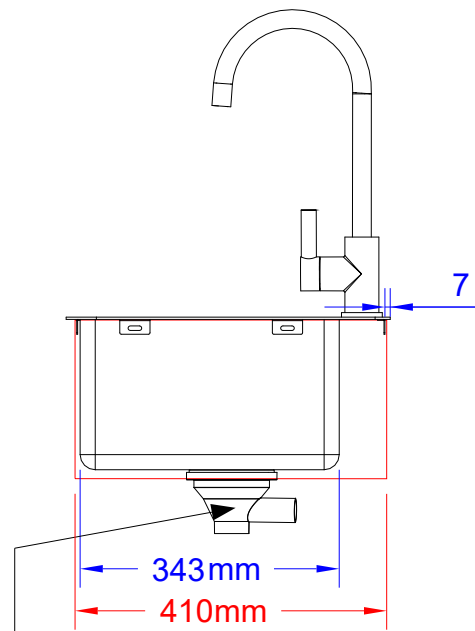

ITEM: #22389CE
BULL PREMIUM SMALL
SINK (EUROPE)

Top View

Isometric View

Front View

Side View

SEE NOTE #2

SPEC SHEET NOTES:

1. CUTOUT DIMENSIONS 360L X 410D X 210H
2. DRAIN CONNECTION: 40mm
3. SCALE: 1:10 (Printer page scaling none, do not use fit to printable area option)
4. REVISION: 03/2019