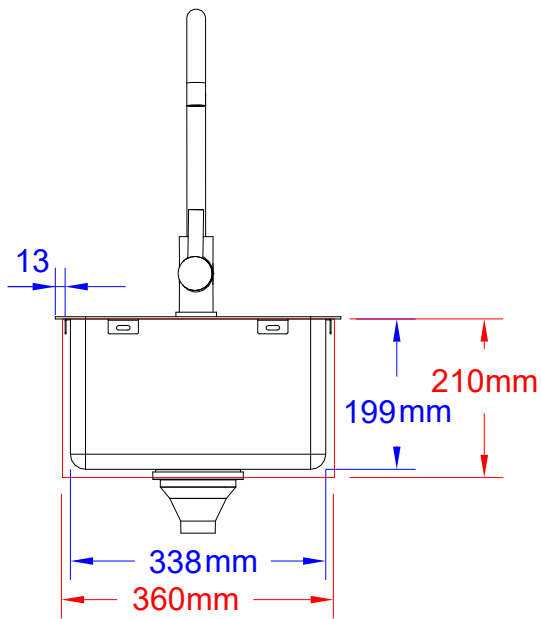

ITEM: #22389CE
BULL PREMIUM SMALL
SINK (EUROPE)

Top View

Isometric View

Front View

Side View

SEE NOTE #2

SPEC SHEET NOTES:

1. CUTOUT DIMENSIONS 360L X 410D X 210H
2. DRAIN CONNECTION: 40mm
3. SCALE: 1:10 (Printer page scaling none, do not use fit to printable area option)
4. REVISION: 03/2019