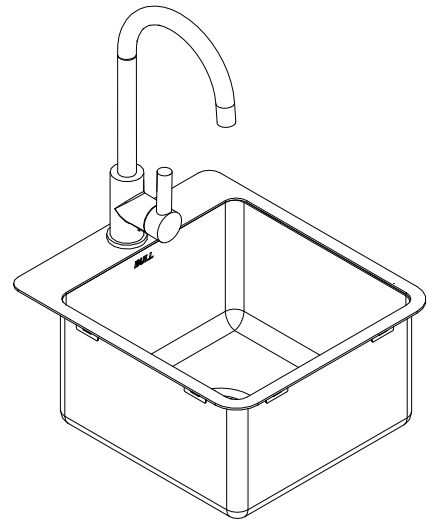

ITEM: #22389CE
BULL PREMIUM SMALL
SINK (EUROPE)

Top View

Isometric View

Front View

Side View

SEE NOTE #2

SPEC SHEET NOTES:

1. CUTOUT DIMENSIONS 360L X 410D X 210H
2. DRAIN CONNECTION: 40mm
3. SCALE: 1:10 (Printer page scaling none, do not use fit to printable area option)
4. REVISION: 03/2019