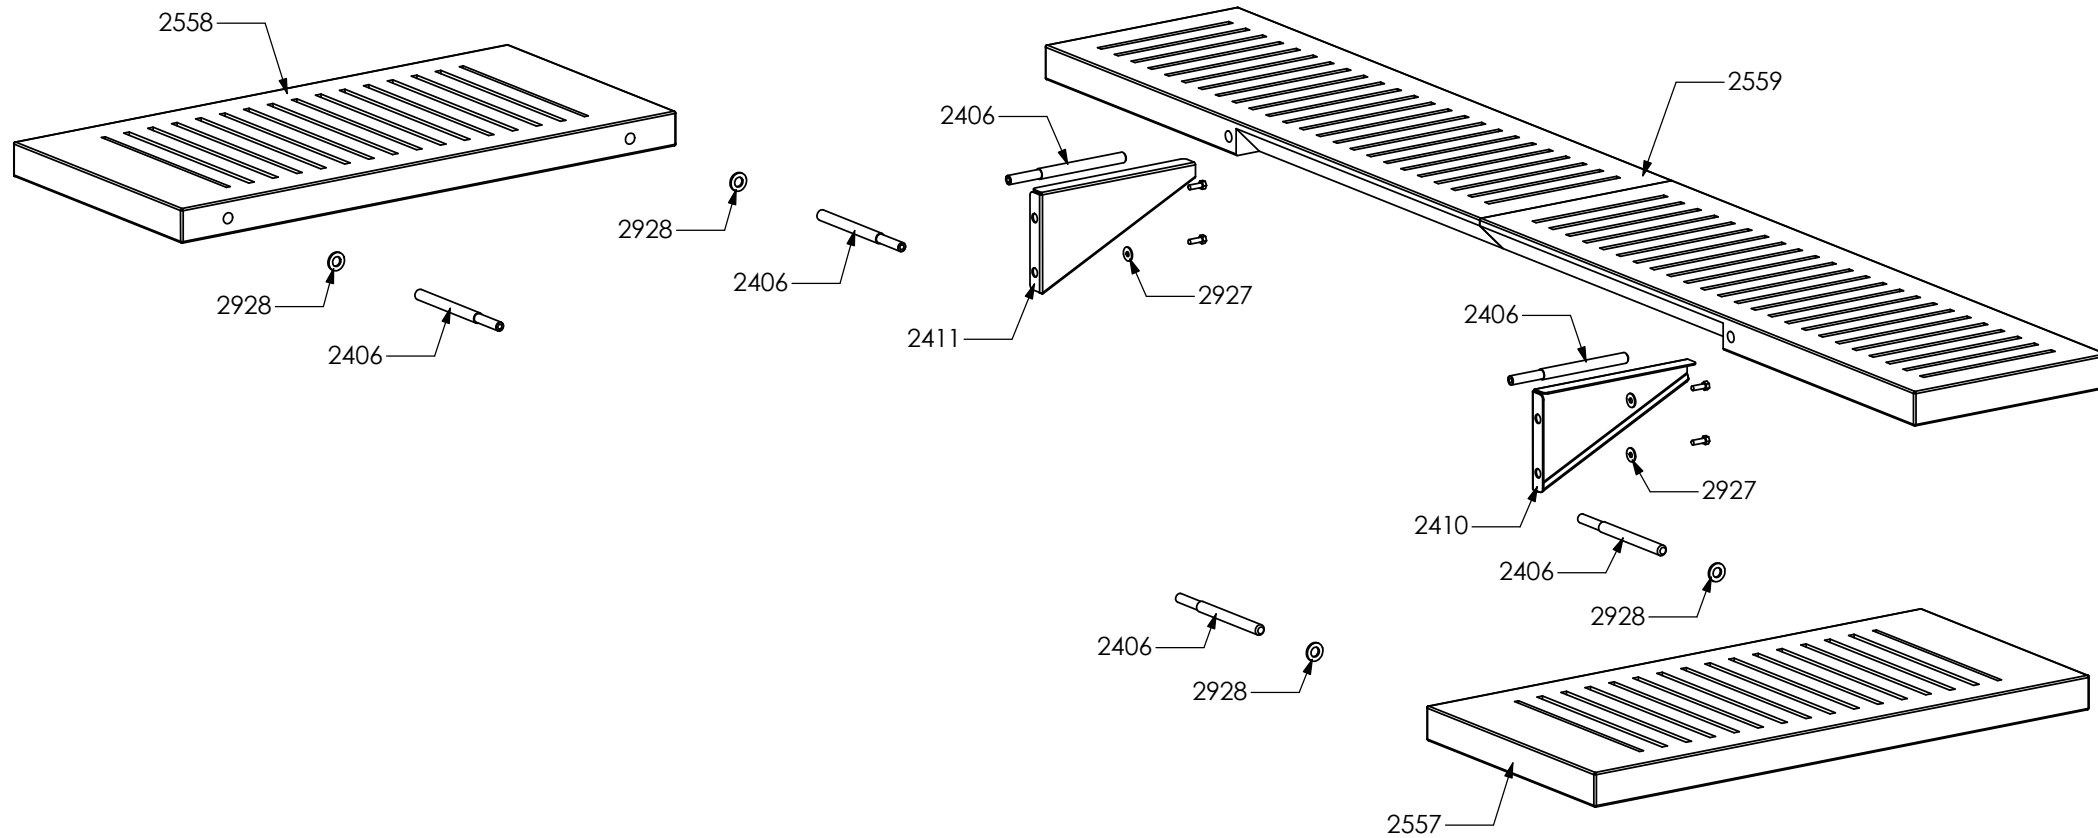

--	--

N° Object	Code	Description	Qty
2210	ZS3871	Rubber BBQ	2
2397	ZS3996	Protection covering BBQ 90	1
2398	ZS3997	Support for external skewers-holder BBQ 90	1
2399	ZS3998	Support for inner skewers-holder BBQ 90	1
2400	ZS3999	Hinge hood BBQ	2
2401	ZS4000	Pivot hinge hood BBQ	2
2402	ZS4001	Sliding upper device hood BBQ	2
2403	ZS4002	Sliding lower device hood BBQ	2

N° Object	Code	Description	Qty	N° Object	Code	Description	Qty
17	370788	Ramp support bridle	1	2418	ZS4152	Lateral support for ceramic tiles for BBQ	2
19	400689	Gasket gas inlet	1	2419	ZS4153	Rear/front support for ceramic tiles for BBQ	4
447	ZS1061	Spring for griddle heating el. support	4	2513	ZS4217	Drip tray top BBQ 70/90	2
797	410645	Pipe holder (G30)	1				
1350	ZS2500	Turnspit for oven 90 (4 forks + handle) - 04	1				
2139	ZS3390	Two-sided cast-iron griddle for BBQ	2				
2140	ZS3391	Cast-iron open grid for BBQ	2				
2162	ZS3445	Rear side combustion area BBQ 90	1				
2163	ZS3446	Front side combustion area BBQ 90	1				
2164	ZS3447	Right side combustion area BBQ	1				
2165	ZS3448	Left side combustion area BBQ	1				
2169	ZS3452	Support for taps cooking top BBQ 90	1				
2171	ZS3454	Ramp support for top 90 BBQ	1				
2172	ZS3455	Burners deflector top BBQ	3				
2173	ZS3456	Ramp 4 burners cooktop BBQ 90	1				
2174	ZS3457	Burners cooktop BBQ	4				
2175	ZS3458	Tap burner on BBQ side table	4				
2178	ZS3467	Burners heat spreader top BBQ	2				
2211	ZS3916	Protection taps cooktop 90 BBQ	1				
2213	ZS3918	Guide for drip tray top BBQ	4				
2215	ZS3920	Tool for griddle cleaning BBQ	1				
2226	GR3979	Assembly complete lower reinforcement right side	1				
2414	ZS4148	Right cap for control panel BBQ	1				
2415	ZS4149	Left cap for control panel BBQ	1				
2405	ZS4004	Support for front skewers-holder BBQ	1				
2412	ZS4142	Knob XXL for BBQ	4				
2416	ZS4150	Ceramic tiles for BBQ	12				
2417	ZS4151	Central support for ceramic tiles for BBQ	1				