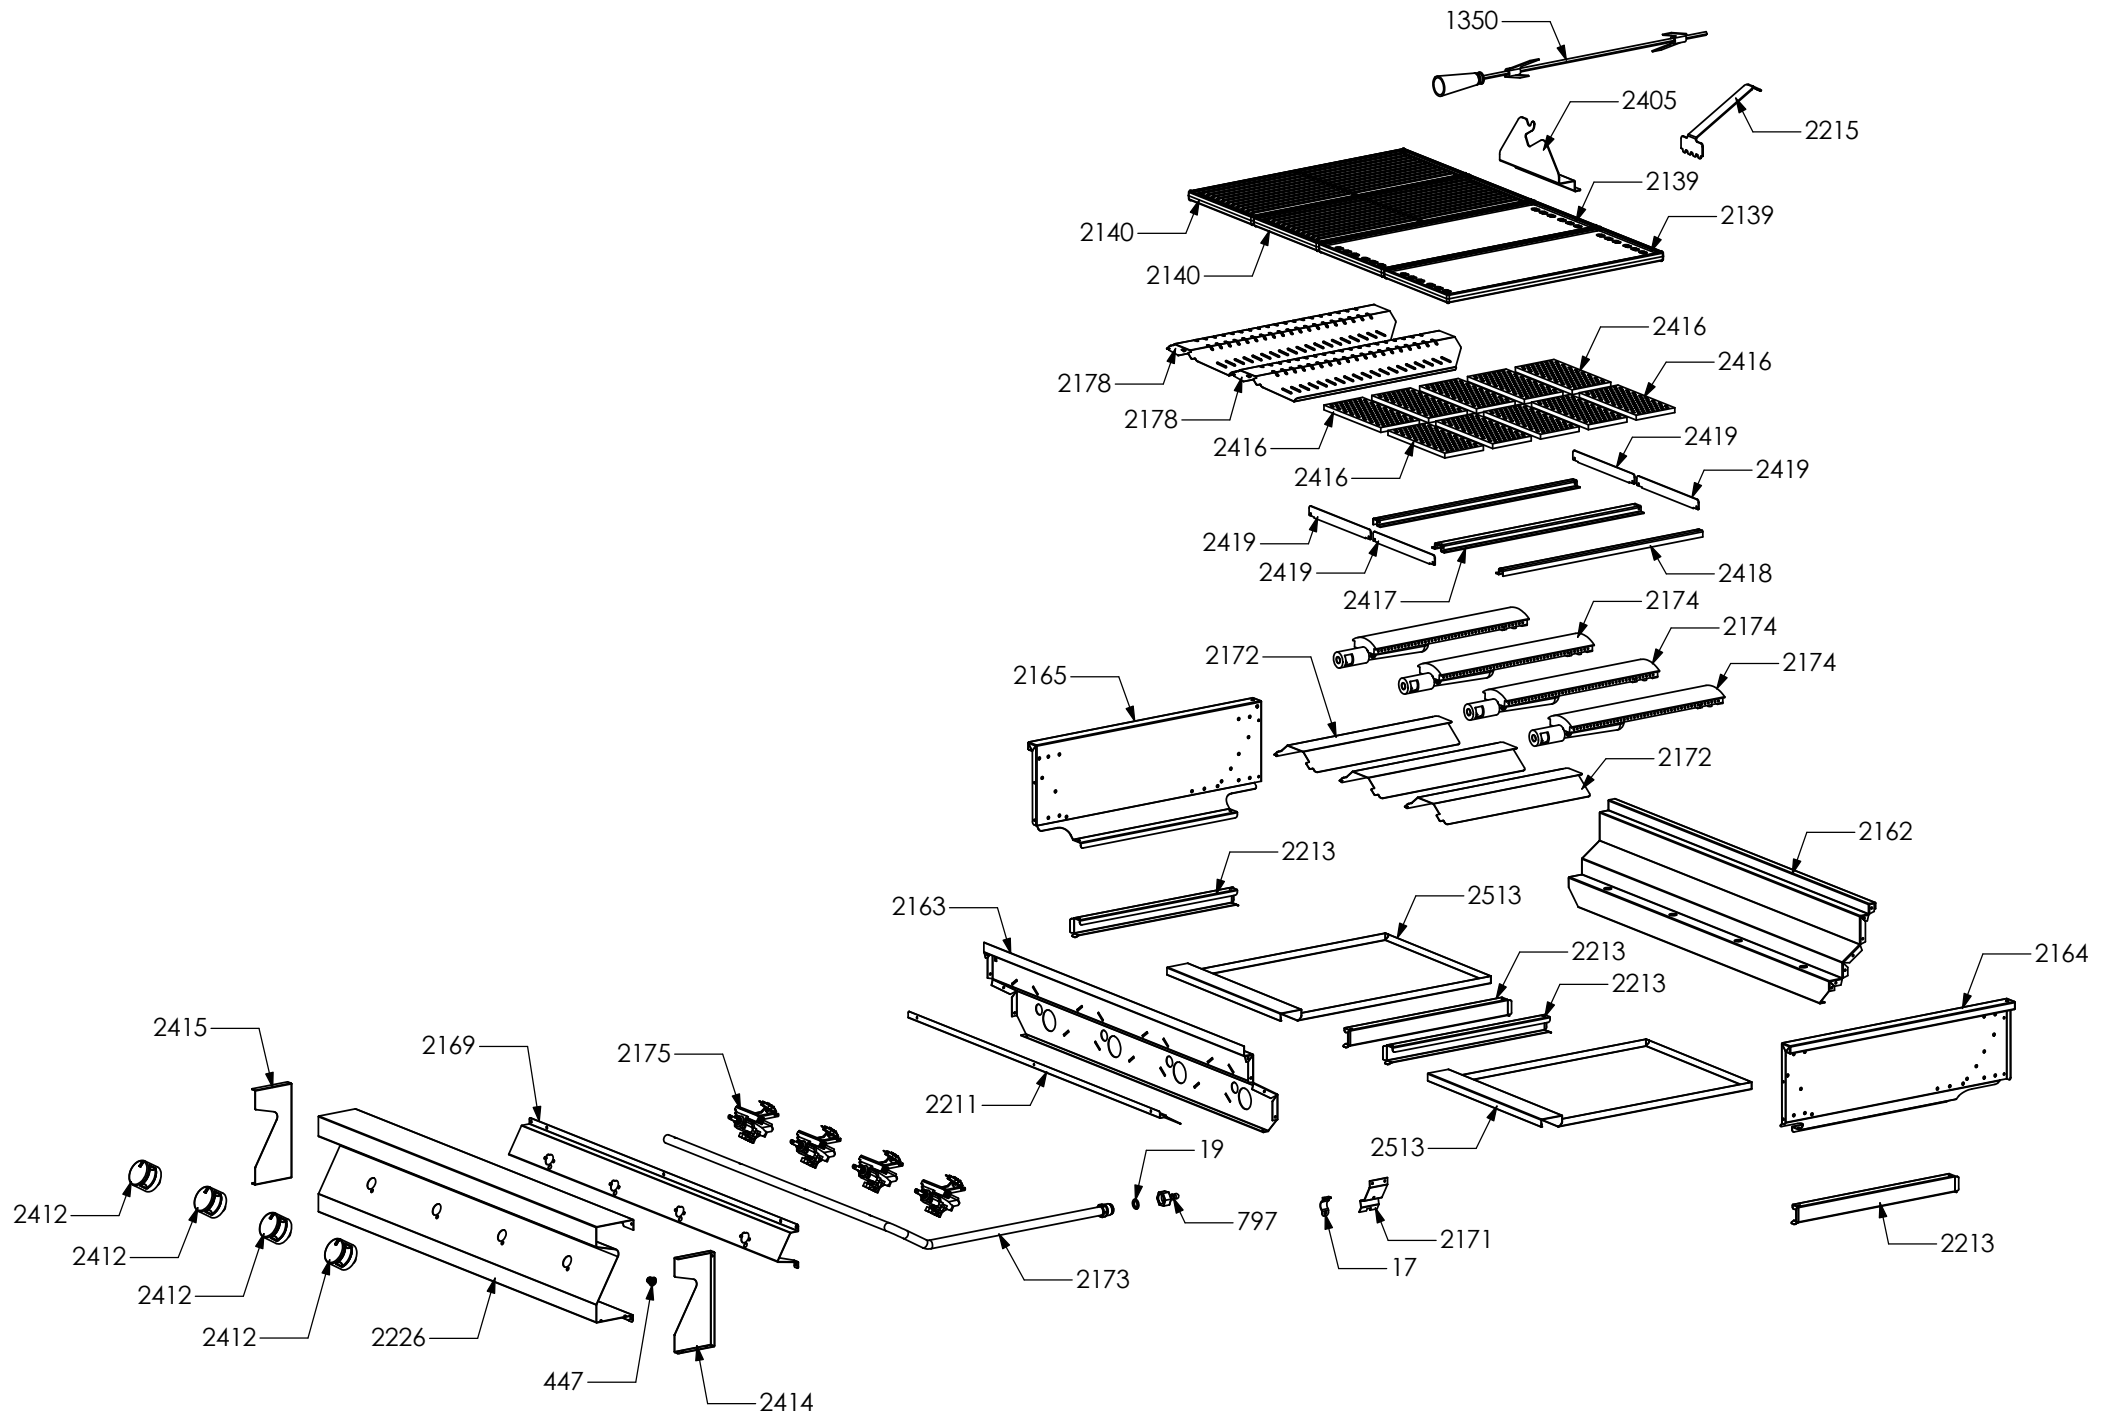

N° Object	Code	Description	Qty	N° Object	Code	Description	Qty
17	370788	Ramp support bridle	1	2418	ZS4152	Lateral support for ceramic tiles for BBQ	2
19	400689	Gasket gas inlet	1	2419	ZS4153	Rear/front support for ceramic tiles for BBQ	4
447	ZS1061	Spring for griddle heating el. support	4	2513	ZS4217	Drip tray top BBQ 70/90	2
797	410645	Pipe holder (G30)	1				
1350	ZS2500	Turnspit for oven 90 (4 forks + handle) - 04	1				
2139	ZS3390	Two-sided cast-iron griddle for BBQ	2				
2140	ZS3391	Cast-iron open grid for BBQ	2				
2162	ZS3445	Rear side combustion area BBQ 90	1				
2163	ZS3446	Front side combustion area BBQ 90	1				
2164	ZS3447	Right side combustion area BBQ	1				
2165	ZS3448	Left side combustion area BBQ	1				
2169	ZS3452	Support for taps cooking top BBQ 90	1				
2171	ZS3454	Ramp support for top 90 BBQ	1				
2172	ZS3455	Burners deflector top BBQ	3				
2173	ZS3456	Ramp 4 burners cooktop BBQ 90	1				
2174	ZS3457	Burners cooktop BBQ	4				
2175	ZS3458	Tap burner on BBQ side table	4				
2178	ZS3467	Burners heat spreader top BBQ	2				
2211	ZS3916	Protection taps cooktop 90 BBQ	1				
2213	ZS3918	Guide for drip tray top BBQ	4				
2215	ZS3920	Tool for griddle cleaning BBQ	1				
2226	GR3979	Assembly complete lower reinforcement right side	1				
2414	ZS4148	Right cap for control panel BBQ	1				
2415	ZS4149	Left cap for control panel BBQ	1				
2405	ZS4004	Support for front skewers-holder BBQ	1				
2412	ZS4142	Knob XXL for BBQ	4				
2416	ZS4150	Ceramic tiles for BBQ	12				
2417	ZS4151	Central support for ceramic tiles for BBQ	1				

--	--

N° Object	Code	Description	Qty
2406	ZS4008	Support for side/rear wooden tables BBQ	6
2410	ZS4136	Support for rear table island BBQ	1
2411	ZS4137	Support left for rear bar BBQ elx	1
2557	ZS4005	Side wood right top BBQ	1
2558	ZS4006	Side wood left top BBQ	1
2559	ZS4007	Rear wood top BBQ 90	1
2927	ZS4298	Washer 5.3 x 15 x 1.2 s.steel	4
2928	ZS4304	Washer 10.5 x 20 x2 s.steel	4