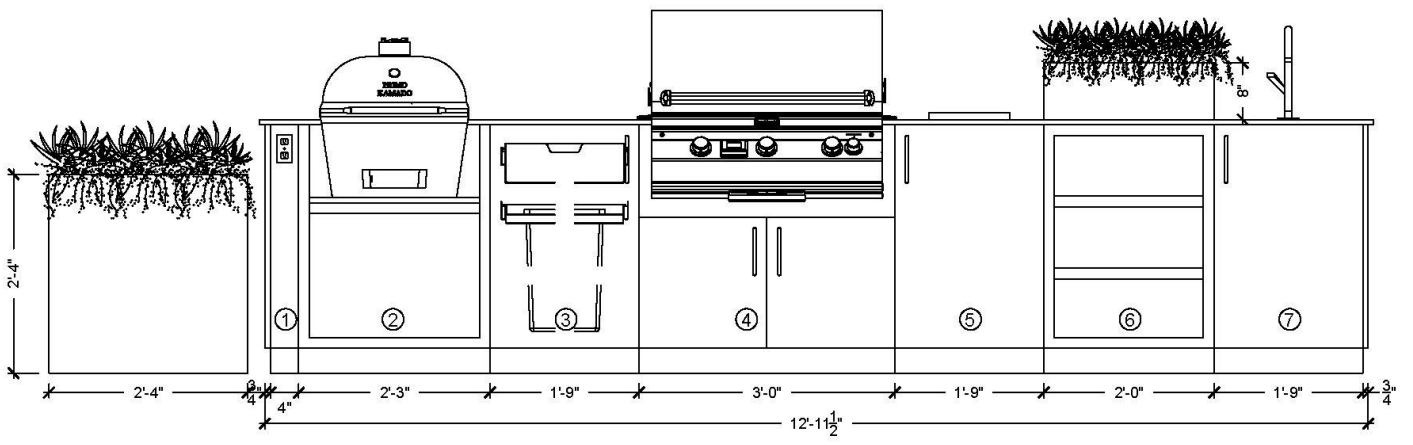

URBAN
Bonfire™
URBAIN

DESIGN SO492
MASDORS (DISPLAY)

SO492 OUTDOOR KITCHEN ELEVATION