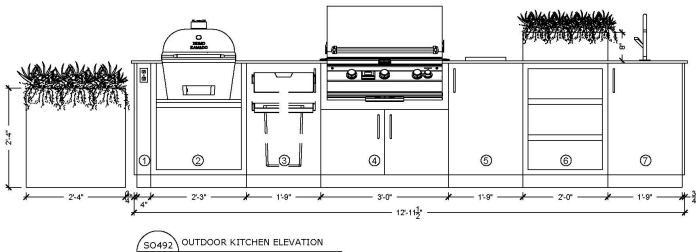

Print Name: \_\_\_\_\_

Client Signature: \_\_\_\_\_

Date: \_\_\_\_\_

↔ 12'-11 1/2"

↕ 2'-4 5/8"

DESIGN CONSIDERATIONS:

- Powder Coating: Artisan
- Handle Model: Stainless
- Side Panels: 28.625"
- Back panels Included: Yes
- Countertop Thickness: 3/4"
- Appliances: Primo Oval Jr 200, Pla.Net Dual Fire (IN.F.DUAL), 32" Fire Magic (A660i), Bull Premium Small Sink (22389CE)
- Gas Type: NG or Propane