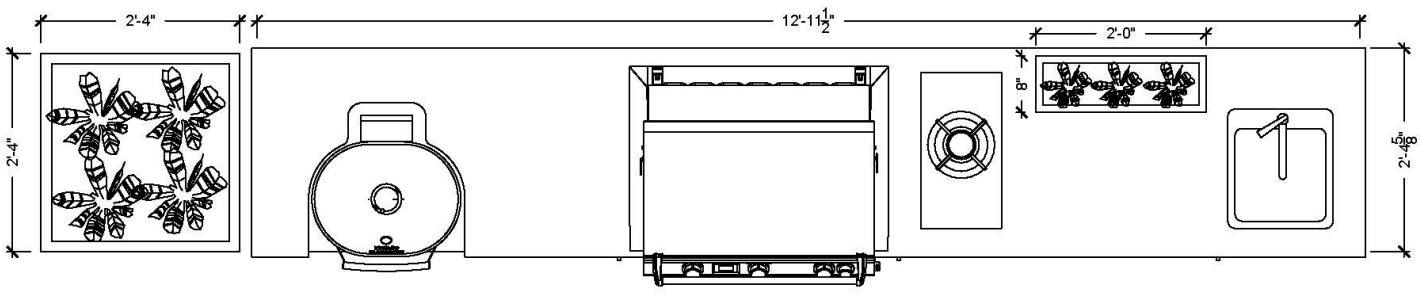

SO492 OUTDOOR KITCHEN PLAN

APPROVED BY:

DATE:

COUNTERTOP AND EQUIPMENT INCLUDED FOR AESTHETIC PURPOSES ONLY. NOT INCLUDED IN QUOTE.
MEASUREMENTS DO NOT INCLUDE COUNTERTOP NOSING.