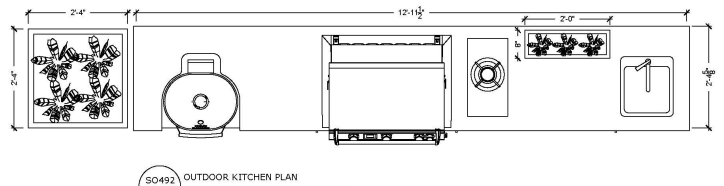

Print Name: \_\_\_\_\_

Client Signature: \_\_\_\_\_

Date: \_\_\_\_\_

↔ 12'-11 1/2"

↕ 2'-4 5/8"

DESIGN CONSIDERATIONS:

- Powder Coating: Artisan
- Handle Model: Stainless
- Side Panels: 28.625"
- Back panels Included: Yes
- Countertop Thickness: 3/4"
- Appliances: Primo Oval Jr 200, Pla.Net Dual Fire (IN.F.DUAL), 32" Fire Magic (A660i), Bull Premium Small Sink (22389CE)
- Gas Type: NG or Propane