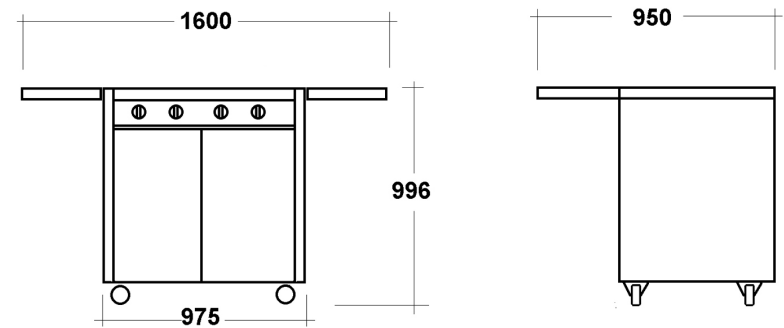

I9-C4

Technical features I9-C4

- four s.steel cast burners
- ceramic heat spreader
- two insulated drawers
- metal knobs
- wooden deck (teck)
- skewer
- 10 kg gas bottle compartment

Sizes

steel
stile in cucina