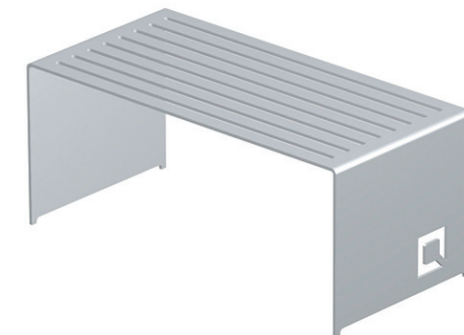

Windshield that fits on the grill top.

Article number : 900901903
EAN-code : 8718469900589
Product size : 372x372x160
Box size : 429x404x320
Weight : 3,1
Materials : Inox
Colors : Inox

Warming rack that fits on the grill top to keep your grilled food or a sauce pan warm.

Article number : 900901904
EAN-code : 8718469900596
Product size : 372x180x160
Box size : 385x195x200
Weight : 2,7
Materials : Inox
Colors : Inox