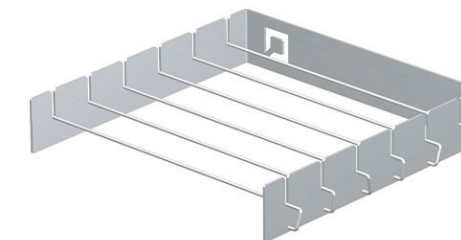

oneQ PLATE

Teppanyaki plate / Plancha to be used with the oneQ Flame instead of the included grill.

Article number : 900901902
EAN-code : 8718469900190
Product size : 407x407x20
Box size : 410x410x22
Weight : 8,0
Materials : Inox
Colors : Inox

oneQ KEBAB

Finally a simple solution for burned or one-sided cooked skewers. Prepare your skewers in advance, put the holder on the grill of your Flame or Glow, put in the skewers and success is guaranteed.

Article number : 900901905
EAN-code : 8718469900268
Product size : 372x372x75
Box size : 410x410x80
Weight : 2,2
Materials : Inox
Colors : Inox