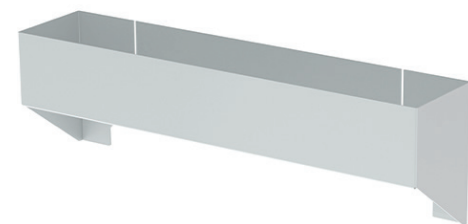

Just hang the Box on any side of the Legs and use it as extra storage space for your herbs or barbecue tools.

Article number : 900901912
EAN-code : 8718469900305
Product size : 430x130x91
Box size : 440x220x110
Weight : 1,3
Materials : Inox
Colors : Inox