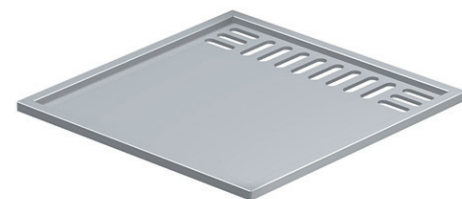

oneQ PLATE

Teppanyaki plate / Plancha to be used with the oneQ Flame instead of the included grill.

Article number : 900901902
EAN-code : 8718469900190
Product size : 407x407x20
Box size : 410x410x22
Weight : 8,0
Materials : Inox
Colors : Inox

oneQ KEBAB

Finally a simple solution for burned or one-sided cooked skewers. Prepare your skewers in advance, put the holder on the grill of your Flame or Glow, put in the skewers and success is guaranteed.

Article number : 900901905
EAN-code : 8718469900268
Product size : 372x372x75
Box size : 410x410x80
Weight : 2,2
Materials : Inox
Colors : Inox