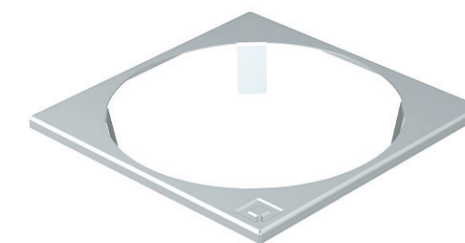

The Tame can be put on the flame tamers under your grill to create indirect heat for perfect slow cooking.

Article number : 900901913
EAN-code : 8718469900312
Product size : 350x314x30
Box size : 410x410x80
Weight : 1,0
Materials : Inox
Colors : Inox

The Dome enables you to add a small Kamado Grill (eg Green Egg, MiniMax, Monolith Junior) in your oneQ outdoor kitchen.

Article number : 900901941
EAN-code : 8718469900510
Product size : 407x407x30
Box size : 410x410x80
Weight : 2,5
Materials : Inox
Colors : Inox