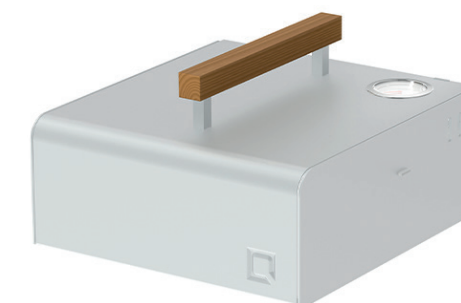

oneQ TOPCOMBI