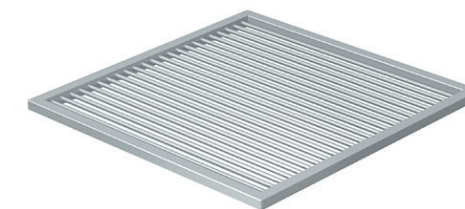

oneQ

GRILL TOP