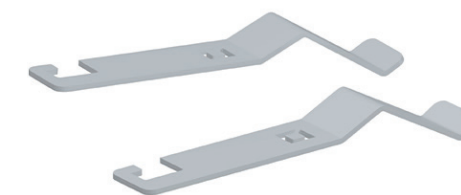

Article number : 900901930
EAN-code : 8718469900671
Product size : 441x440x110
Box size : 456x454x114
Weight : 4,0
Materials : Inox
Colors : Inox

oneQ
SHELF BLACK

To create extra shelf space under the Legs, you replace the cross at the bottom of the Legs by the first shelf and put the second shelf on top of the 4 included support poles.

Article number : 200901924
EAN-code : 8718469900640
Product size : 407x407x400
Box size : 410x410x80
Weight : 5,0
Materials : Steel
Colors : Black

oneQ
LIFT

With the Lift you can take off the grill to refill charcoal or replace it with the Plate without burning your hands or get them dirty.