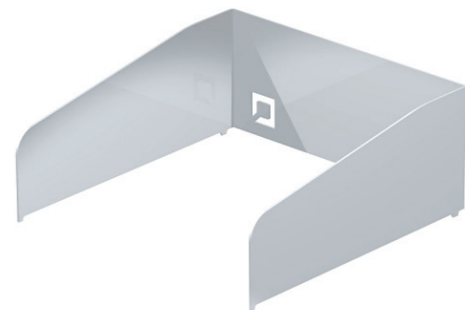

Windshield that fits on the grill top.

Article number : 900901903
EAN-code : 8718469900589
Product size : 372x372x160
Box size : 429x404x320
Weight : 3,1
Materials : Inox
Colors : Inox

Warming rack that fits on the grill top to keep your grilled food or a sauce pan warm.

Article number : 900901904
EAN-code : 8718469900596
Product size : 372x180x160
Box size : 385x195x200
Weight : 2,7
Materials : Inox
Colors : Inox