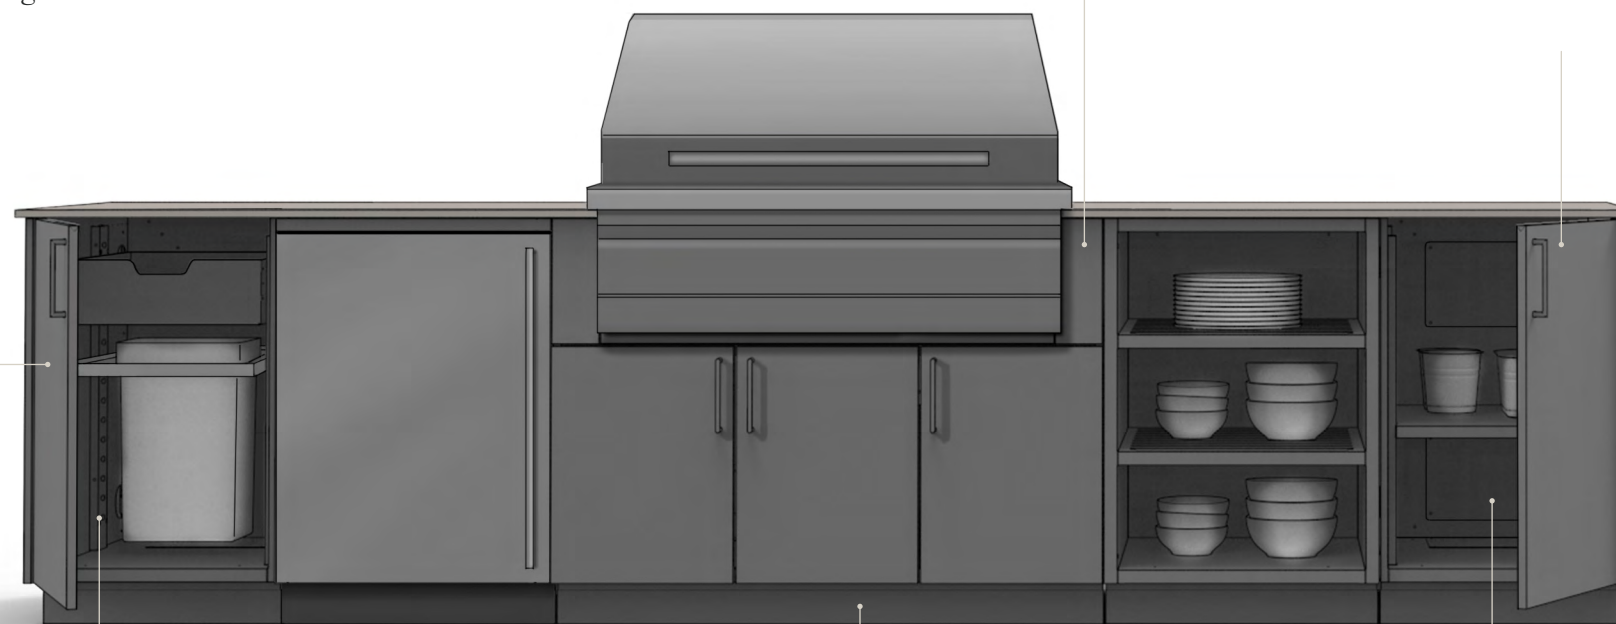

The Urban Bonfire® Classics Framework

The Urban Bonfire Classics Collection offers a selection of our most popular outdoor kitchen configurations, colors and accessories. Designed to fit various spaces and entertainment needs, our series feature functional storage, sinks and faucets, and compatibility with industry-leading brands.

Compatibility

Custom trim kits for compatibility with major outdoor appliance brands and models. See our [Compatibility Chart](#) for more details.

NACRAE™ Finish

Super durable NACRAE™ powder coating finish included on all cabinets and accessories

Countertop *NEW*

Premium Dekton® Countertops, available in two finishes

Construction

- Non-combustible thick gauge marine grade aluminum
- Outdoor grade 304 stainless steel hardware