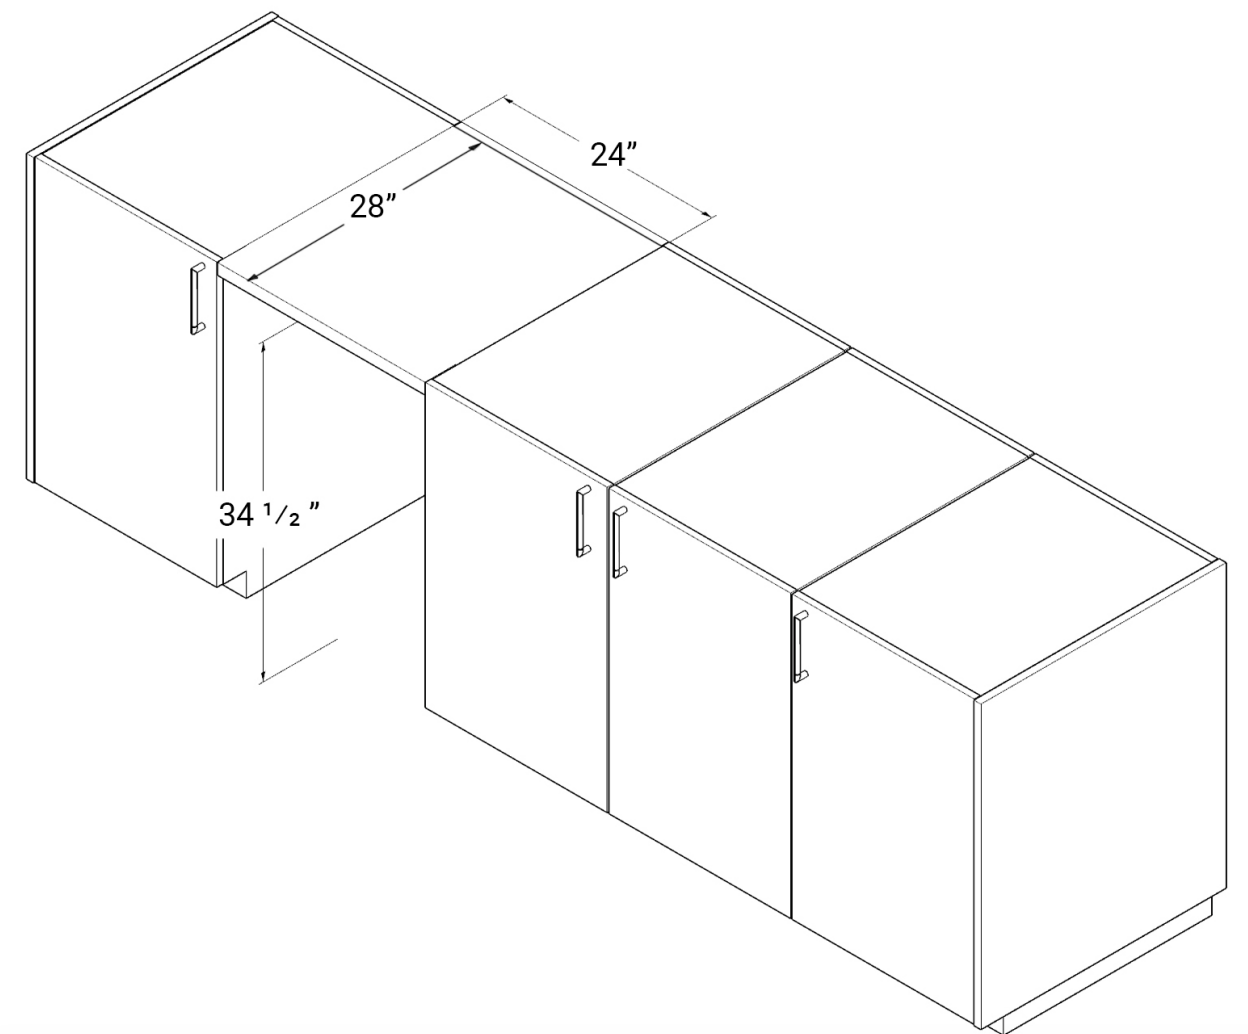

STEP 4

Your Appliances (supplied by others)

Our Classics program is compatible with world-leading outdoor cooking appliance brands. To verify your equipment compatibility, contact design@urbanbonfire.com

	Brand	36" Built-in Grill	42" Built-in Grill
	Alfresco	ALXE-36 | ALX2-36	ALXE-42 | ALX2-42
	Artisan by Alfresco	ART2-36 | ARTP-36 | ART-36 | AAEP-36 | AAE-36	ARTP-42
	DCS	BE1-36 | BH1-36	BH1-36R + ASH6-36 | BE1-36 + ASE6-36
	Edgestar	GRL36	GRL42
	Hestan Outdoors	GXBR36 | BR36	GXBR42 | BR42
	Aspire by Hestan	E36 | EXB36	E42 | EXB42
	Kalamazoo Outdoor Gourmet	-	K42DB
	Lynx Professional	LF36ATR | L36ATR | L36TR | L36R-3	L42ATR | L42TR | L42R-3
	Sedona by Lynx	L600 | L600R | L600PS | L600PSR	L700 | L700R | L700PS | L700PSR
	Twin Eagles	TE1BQ36RS | TEBQ36__	TE1BQ42RS | TEBQ42__
	XO Appliances	XOGRILL36	XOGRILL42
	Wolf	OG36	OG42

Cut-out Dimensions for Undercounter Outdoor Refrigerator

Urban Bonfire's Classics Program has been developed for easy compatibility with all major brands of 24" outdoor undercounter appliances. Please make sure the required cut-out of your appliance does not exceed the dimensions shown below.

NOTE: Appliance is not included and not provided by Urban Bonfire®.