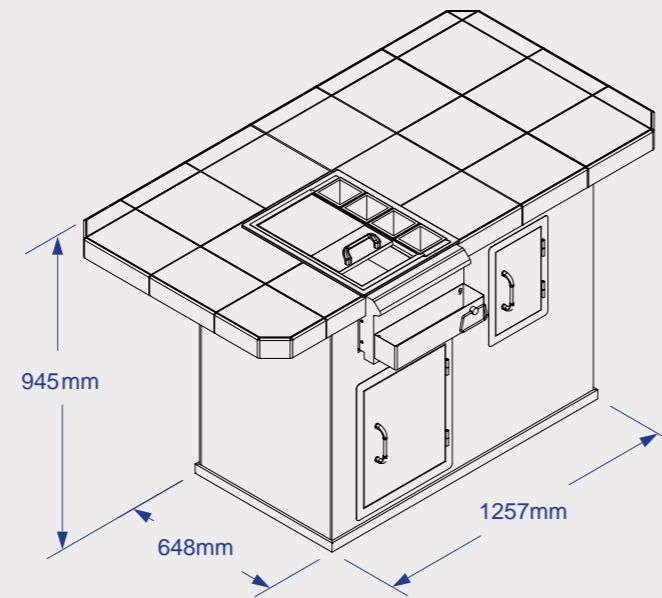

POWER - BAR

The Power Bar - Outdoor Island is a great place to gather around with friends and family for refreshments. This Island comfortably seats 4 adults. The 458mm Bar Centre is the perfect place to chill your favourite drinks and condiments.