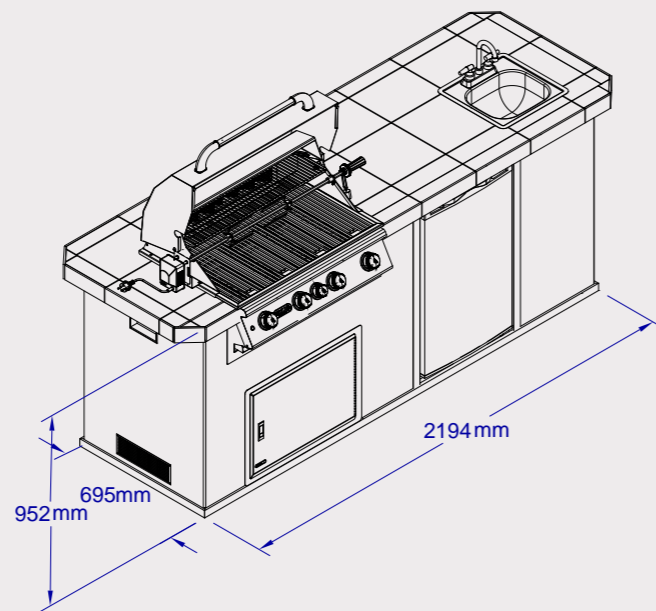

ODK - STANDARD

This Outdoor Kitchen is one of our first and most complete outdoor kitchens, provides a backyard entertainment centre and the space to handle all of your outdoor grilling needs. This is the ultimate grilling & entertaining station.