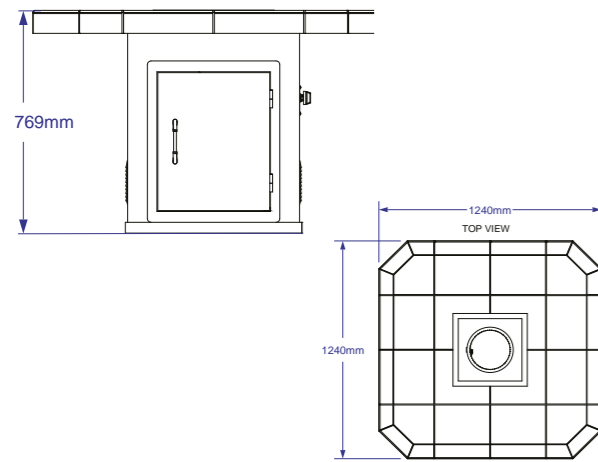

**SQUARE LOW
FIRE TABLE**

**2M LOW
FIRE TABLE**

**3M LOW
FIRE TABLE**

**DECAGON BAR
FIRE TABLE**

ENTERTAINERS - BAR

The Entertainer's Bar is a wonderful choice for those looking to have guests over for cocktails. This bar also includes plenty of counterspace for appetizers or whatever you choose to serve your guests.

STANDARD FEATURES	
#31031	
Grill Type as Standard.	x
Standard Fridge #11002.	✓
Stucco Base Standard.	✓
Rock / Gres Base Standard.	#31032
Tile Top 30cm x 30cm with Bullnose Single Tone or 2-Tone.	✓
Horizontal Access Door #89970	✓
Power outlet & Switch.	x
Bar Center	#85624
STRUCTURE DIMENSIONS	
Base Footprint Size.	192 x 85 cm
Top Size.	213 x 93 cm
UPGRADES	
Caddy Upgrades within the same size kichen structure	#97623
Upgrade Base Options	Stucco Rock #12397 Base tile Trim Upgrade #12406
Upgrade from Tile Top To Solid Gres Coverlam and Stainless Steel Bullnose.	#43010
Upgrade Stainless Steel Lining with middle shelf for #89970	#89972
Upgradeable Doors	Double Doors #33568 Dr/Drw Combo #25876 Trash/Door Combo #65785
Upgrade S/Steel Lining with middle shelf for Above.	Double Doors #74000 Combos #89973
Upgradeable Drawers	Single Drawer #09970
OPTIONALS	
Grill Frame optional.	x
Side Burner optional.	x
Fridge optional.	#13700CE / #13100CE / #17400CE / #17900CE
Bar Caddy optional.	x
Cutting Board optional.	x
Bottle Opener optional #66006.	x
Large vertical door option for gas bottle insertion from SIDE.	x
WARRANTY DETAILS	
Island Structure.	2 years
Kitchen Top.	2 years
PACKING DIMENSIONS	
Wooden Crate Length.	250 cm
Wooden Crate Width.	110 cm
Wooden Crate Height.	190 cm
Wooden Crate Cube.	5.23 m³
Complete Crated Weight.	Stucco 400 Kg Rock 650 Kg