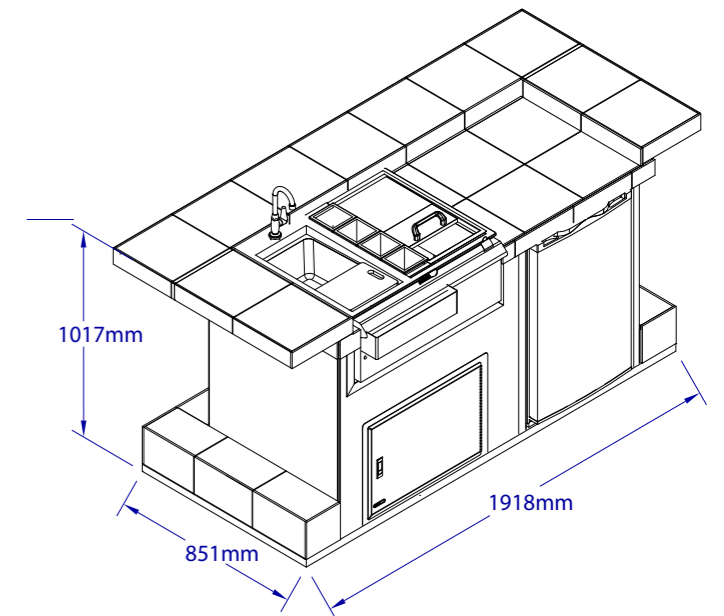

ENTERTAINERS - BAR

The Entertainer's Bar is a wonderful choice for those looking to have guests over for cocktails. This bar also includes plenty of counterspace for appetizers or whatever you choose to serve your guests.

IMAGE DISPLAYED CONTAINS UPGRADED FEATURES