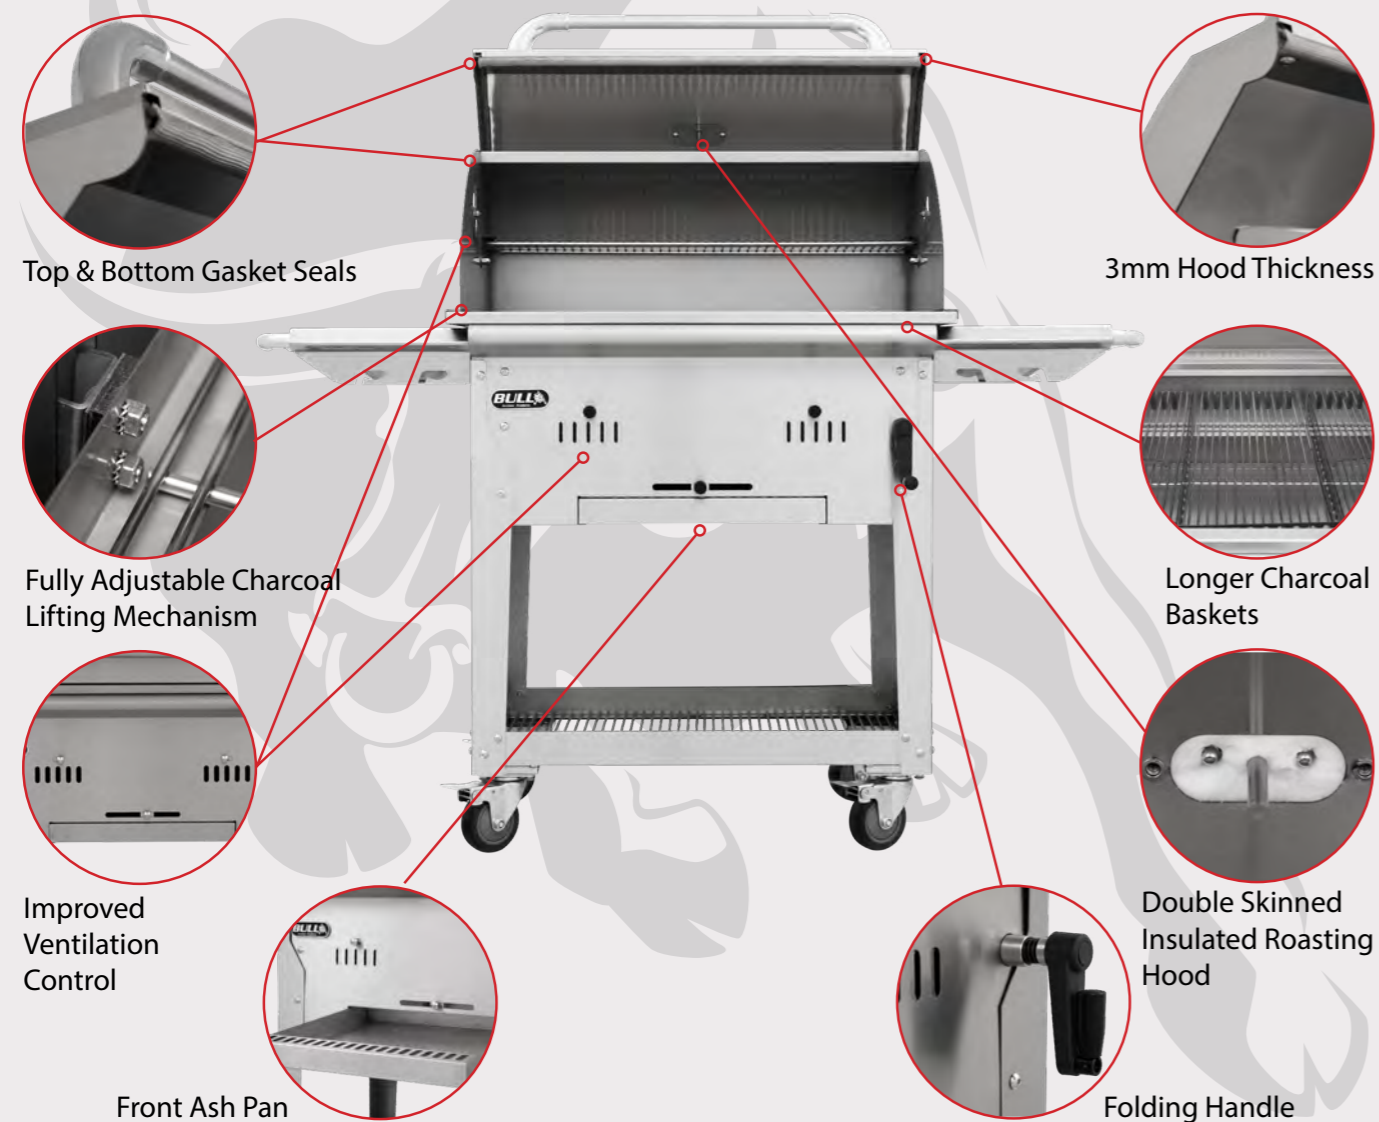

BISON CHARCOAL GRILL

The Bison Charcoal Grill has been totally re-engineered for greater performance. The air vent system and gasket features allows for even greater temperature control with the ability to precisely regulate the oxygen flow into the firebox. The roasting hood is insulated to achieve greater temperature stability. Now you can set up the Bull Bison for slow and low cooking, or crank it up to get that steak house quality sear on your steaks and chops.