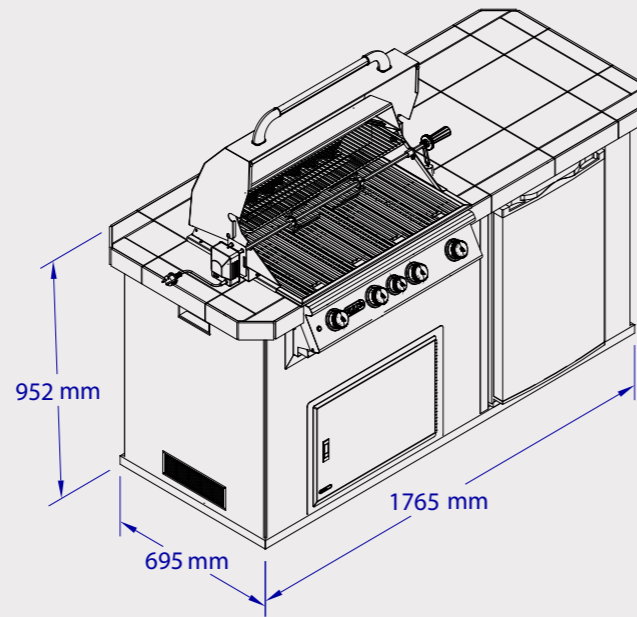

This Power-Q Outdoor Kitchen is a wonderful addition to any smaller backyard or patio area. It comes standard with a refrigerator to keep your beverages and food cold for all your entertainment needs, while the counter space is great for preparing your favourite recipes.