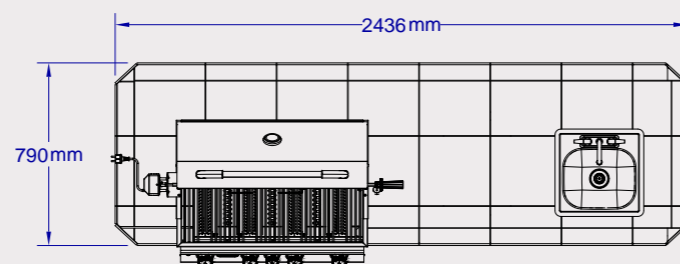

ODK - STANDARD

This Outdoor Kitchen is one of our first and most complete outdoor kitchens, provides a backyard entertainment centre and the space to handle all of your outdoor grilling needs. This is the ultimate grilling & entertaining station.