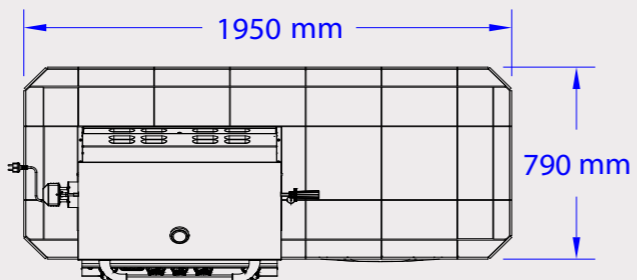

This Power-Q Outdoor Kitchen is a wonderful addition to any smaller backyard or patio area. It comes standard with a refrigerator to keep your beverages and food cold for all your entertainment needs, while the counter space is great for preparing your favourite recipes.