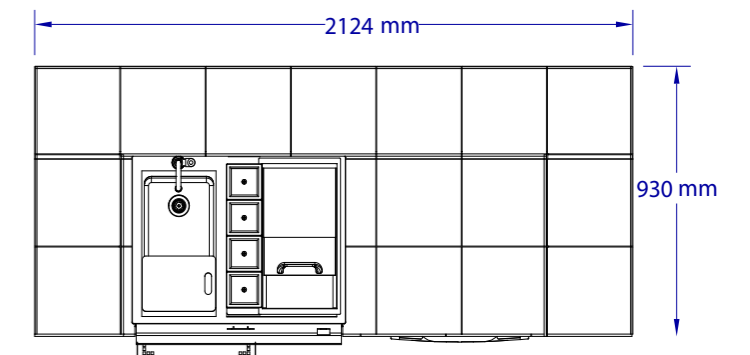

IMAGE DISPLAYED CONTAINS UPGRADED FEATURES

STANDARD FEATURES	
#31031	
Grill Type as Standard.	x
Standard Fridge #11002.	✓
Stucco Base Standard.	✓
Rock / Gres Base Standard.	#31032
Tile Top 30cm x 30cm with Bullnose Single Tone or 2-Tone.	✓
Horizontal Access Door #89970	✓
Power outlet & Switch.	x
Bar Center	#85624
STRUCTURE DIMENSIONS	
Base Footprint Size.	192 x 85 cm
Top Size.	213 x 93 cm
UPGRADES	
Caddy Upgrades within the same size kichen structure	#97623
Upgrade Base Options	Stucco Rock #12397 Base tile Trim Upgrade #12406
Upgrade from Tile Top To Solid Gres Coverlam and Stainless Steel Bullnose.	#43010
Upgrade Stainless Steel Lining with middle shelf for #89970	#89972
Upgradeable Doors	Double Doors #33568 Dr/Drw Combo #25876 Trash/Door Combo #65785
Upgrade S/Steel Lining with middle shelf for Above.	Double Doors #74000 Combos #89973
Upgradeable Drawers	Single Drawer #09970
OPTIONALS	
Grill Frame optional.	x
Side Burner optional.	x
Fridge optional.	#13700CE / #13100CE / #17400CE / #17900CE
Bar Caddy optional.	x
Cutting Board optional.	x
Bottle Opener optional #66006.	x
Large vertical door option for gas bottle insertion from SIDE.	x
WARRANTY DETAILS	
Island Structure.	2 years
Kitchen Top.	2 years
PACKING DIMENSIONS	
Wooden Crate Length.	250 cm
Wooden Crate Width.	110 cm
Wooden Crate Height.	190 cm
Wooden Crate Cube.	5.23 m ³
Complete Crated Weight.	Stucco 400 Kg Rock 650 Kg