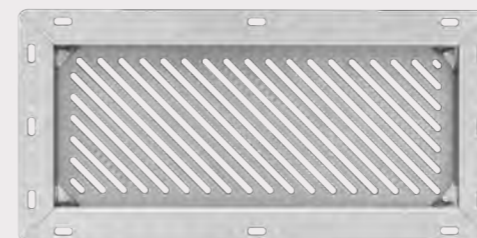

ISLAND VENTS

No Outdoor Kitchen should be without one

Venting Package (2 sets of frame & screen) #43500				
Venting Screen only #44500				
Made of stainless steel to resist rust and corrosion				
Adds cross-ventilation air flow to outdoor kitchen designs.				
Length	0.35 Mts	Height	0.17 Mts	
Width	0.02 Mts	Weight	0.5 Kg	1 Pcs

INSULATED GRILL JACKETS

Use our Jackets to Ensure Protection to your Wooden Build

Insulated Grill Jacket #47017				
For 76 cm Bull Grills.				
Required only if the kitchen structure is combustible.				
CTN Length	1.02 Mts	CTN Height	0.29 Mts	
CTN Width	0.63 Mts	CTN Weight	24.3 Kg	1 Pcs