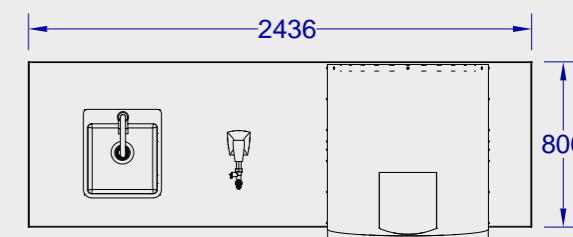

Standard Features	
#31022	Standard ✓ or N/A ✗
Grill Type as Standard	Angus #47628/9CE
Standard Fridge #11002CE	✓
Stucco Base Standard	✓
Tile Top 30cm x 30cm with Bullnose	✓
Horizontal Access Door #89970	✓
Power outlet & Switch	✓
Sink & Faucet	✓
Structure Dimensions	
Base Footprint Size	239 x 237 cm
Top Size	280 x 260 cm
Upgrades	
Grill Upgrades/Downgrades within the same size kitchen structure	ALL GRILLS
Base Upgrade Options	Stucco Rock #12397 Rock/Gres #33015
Upgrade from Tile Top To Solid Gres Coverlam	#43010
Fridge upgrades	#13700CE / #13100CE / #17400CE / #17900CE
Add SS Lining with middle shelf for Horizontal Access Door	#89972
Upgradeable Doors	Double Door #33568 Door/Drawer Combo #25876 Trash/Door Combo #65784
Add SS Lining with adjustable shelf for above Doors	Double Door Lining #74000 Combo Lining #89973
Add Drawers (#09970 can only fit above the Access Door)	Single Drawer #09970 Double Drawer #56985 Gas Drawer #56825
Optional	
Grill Frame optional	#49328
Side Burner optional	#60008/9CE
Bar Caddy optional (if fridge or sink are removed)	#97623 / #85624
Cutting Board optional #66007	✓
Bottle Opener optional #66006	✓
Large vertical side door	#89978
Warranty Details	
Island Structure	2 years
Kitchen Top	2 years
Gas Hose	*2 years
*As per international Gas Safety Regulations	*must replace every 2 years
Packing Dimensions	
Wooden Crate Length	270/180 cm
Wooden Crate Width	110/90 cm
Wooden Crate Height	200/165 cm
Wooden Crate Cube	8.61 m³
Complete Crated Weight	Stucco 750 Kg Rock 1200 Kg

GOURMET Q

The Gourmet Q Outdoor Island Kitchen is the largest of our islands. Its spacious bar area is perfect for a luxurious outdoor dining experience and ideal for entertaining. With its ample space for seating you can serve up your favourite grilling recipes in style.