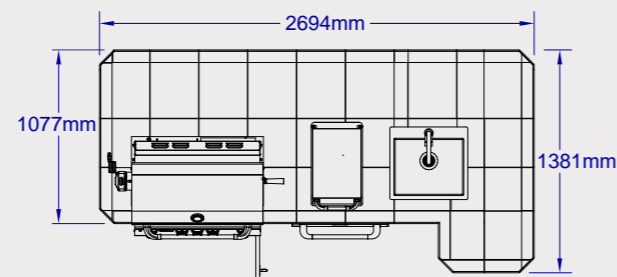

ODK BBQ - STANDARD

The BBQ Outdoor Kitchen is perfect for grilling your favourite recipes. The "L" shaped BBQ design will become the centre of your outdoor cooking and entertainment.

IMAGE DISPLAYED CONTAINS UPGRADED FEATURERS