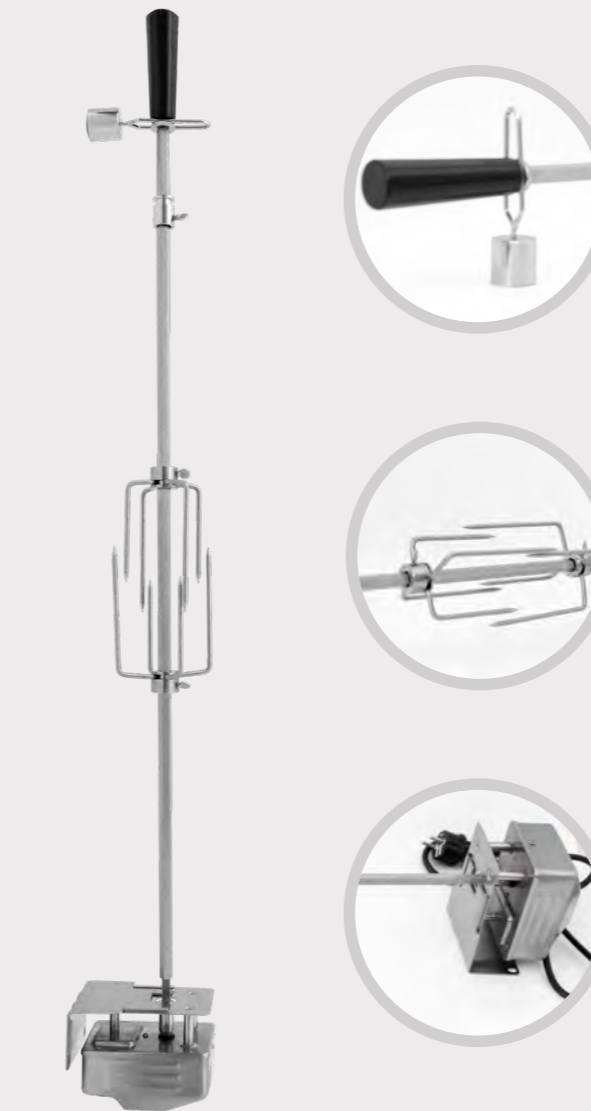

Rotisserie Kit for Steer		#66000CE	
Fits Steer Grill. Rotisserie Rod Length: 78cm			
Includes Rotisserie Motor, rod, forks, counter weight, bracket, shaft collar and handle.			
Available for our Entry Level Grills.			
CTN Length	0.90 Mts	CTN Height	0.11 Mts
CTN Width	0.12 Mts	CTN Weight	5 Kg 1 Pcs

76cm Rotisserie Kit		#46000CE	
Fits Angus, Outlaw, Lonestar and 7-Burner Grills. Rotisserie Rod Length: 91cm			
Includes Rotisserie Motor, rod, forks, counter weight, bracket, shaft collar and handle.			
Available for our Entry Level Grills.			
CTN Length	0.96 Mts	CTN Height	0.11 Mts
CTN Width	0.12 Mts	CTN Weight	5 Kg 1 Pcs

97cm Rotisserie Kit		#56000CE	
Fits Brahma and Renegade Grills. Rotisserie Rod Length: 110cm			
Includes Rotisserie Motor, rod, forks, counter weight, bracket, shaft collar and handle.			
Available for our Entry Level Grills.			
CTN Length	1.15 Mts	CTN Height	0.11 Mts
CTN Width	0.12 Mts	CTN Weight	5 Kg 1 Pcs