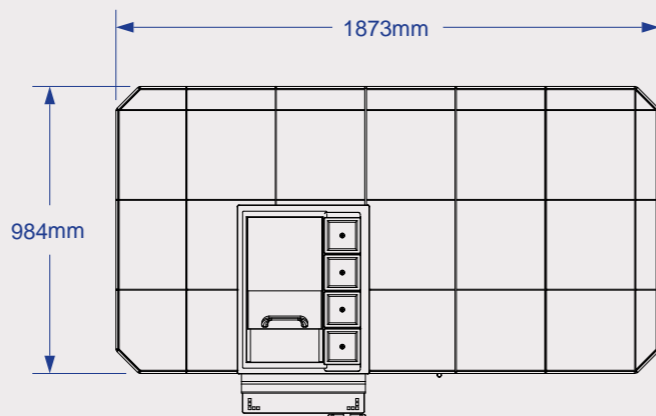

POWER - BAR

The Power Bar - Outdoor Island is a great place to gather around with friends and family for refreshments. This Island comfortably seats 4 adults. The 458mm Bar Centre is the perfect place to chill your favourite drinks and condiments.