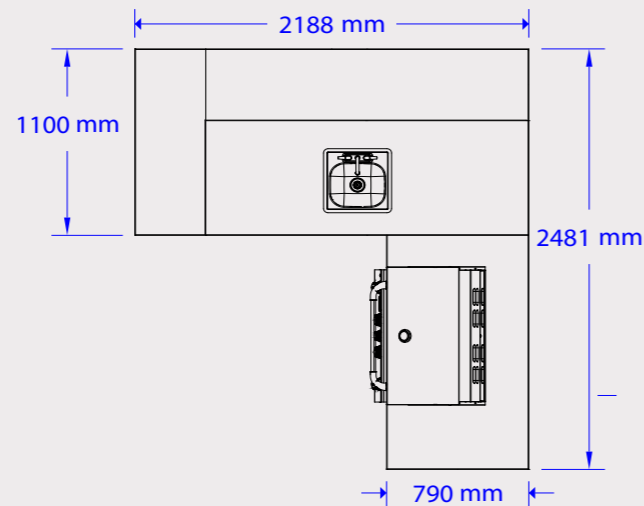

JR - GOURMET Q

The Jr Gourmet Q - Outdoor Island Kitchen and its ample bar area can seat up to 4 people comfortably. Its smaller "L" shaped design allows for great outdoor entertainment or just simply creating your favourite recipes in a wonderful outdoor setting.

IMAGE DISPLAYED CONTAINS UPGRADED FEATURES