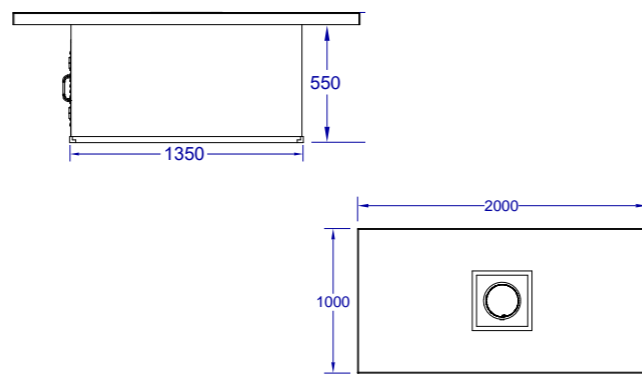

**2M LOW
FIRE TABLE**