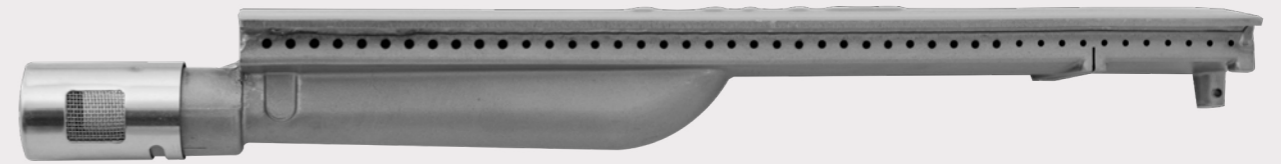

RENEGADE CART

RENEGADE BUILT-IN

The 97cm Renegade Grill is a 5 burner 22 kWh stainless steel Grill Cart. This cart has plenty of room for grilling and plenty of storage under the grill for your propane tank and tools. It can also be easily moved to the ideal location in your backyard or patio.

CAST STAINLESS STEEL BURNER
NEW BAFFLE SYSTEM

This Burner is the heart of our Premium Series Grills. It is made from 304 Grade Cast Stainless Steel. This heavy duty technology goes up to 4.4kWh.

Our Bar Burners use a Graduated Output System, with larger ports in the front and smaller ones towards the back. This keeps the temperature consistent by forcing more heat towards the front of the grill to match the heat at the back of the grill.