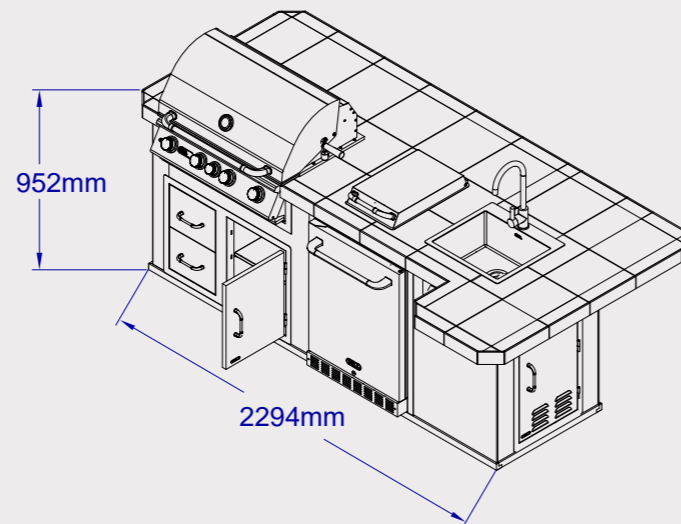

ODK BBQ - STANDARD

The BBQ Outdoor Kitchen is perfect for grilling your favourite recipes. The "L" shaped BBQ design will become the centre of your outdoor cooking and entertainment.

IMAGE DISPLAYED CONTAINS UPGRADED FEATURERS