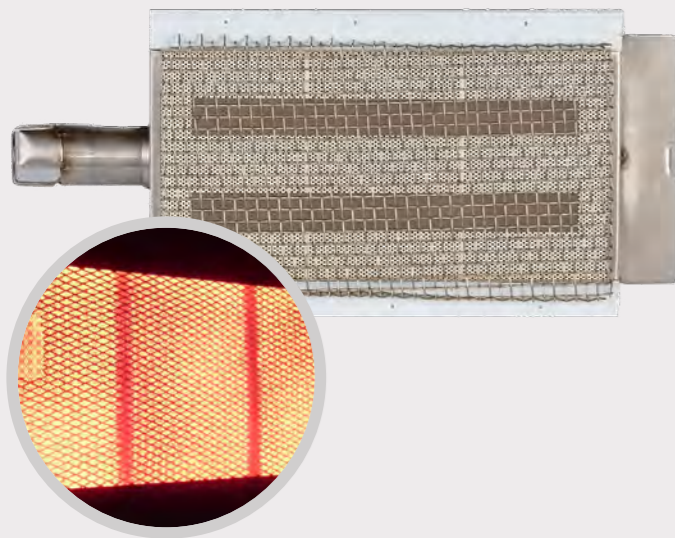

Slide-In Removable Griddle		#97020	
Turns part of your Bull Grill into a Flat Top Griddle .			
Perfect for making Tacos, Pancakes, Eggs and so much more.			
Replaces 2 cooking grids on 76, 97 & 120cm Grills. USE ONLY ONE PER GRILL.			
Specifications			
Solid S/Steel			
Dimensions		Cut out Dimensions	
L 50.00cm	D 38.0cm	H 2.0cm	L N/A D N/A H N/A
CTN Length	0.52 Mts	CTN Height	0.05 Mts
CTN Width	0.40 Mts	CTN Weight	8.5 Kg 1 Pcs

Infrared Searing Burner		#20505CE	LPG / NG
Ceramic Infrared sear Burner 5.86 kWh.			
Replaces the rightmost burner on all Bull Grills. Takes less than one minute to install.			
Sear your Favourite Maet to Perfection.			
Specifications			
CE Certified	5.86 kWh		
Dimensions		Cut out Dimensions	
L 16.8 cm	D 40.8 cm	H 7.1 cm	L N/A D N/A H N/A
CTN Length	0.48 Mts	CTN Height	0.20 Mts
CTN Width	0.46 Mts	CTN Weight	11.5 Kg 5 Pcs