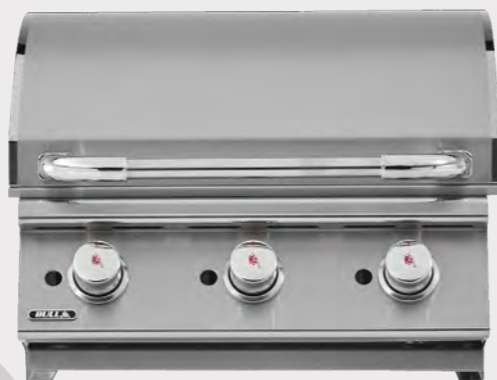

The Bull Commercial Style Stainless Steel Griddle is a perfect addition to your outdoor kitchen. A chromium plated cook top sits upon three stainless steel burners that pump out 13 kWh of cooking power. From fajitas to pancakes, the food preparation possibilities are virtually endless.

Standard Features	
Steer Cart	#69101CE-LPG #69102CE-NG
Steer Built - In	#69008CE-LPG #69009CE-NG
Cooking Power	13.2 kWh
Burners	3-Welded S/Steel Bar Burners
Infrared Back Burner	✗
Cast Stainless Steel Side Burner	Optional #60010CE Side Burner
Piezo Igniter	✓
Zinc Knobs	✓
SS 304 Gauge	2 mm
SS Dual Lined Hood	✓
Solid SS Grates	✓
Heavy Duty Thermometer	✓
Solid SS Warming Rack	✓
Rotisserie Kit	✗
SS Grease Tray	✓
SS Side Shelves	✓
Twin Lighting System	✗
SS 304 Double Door Cart	✓
SS 304 Door/Drawer Cart	✗
Heavy Duty Castors	✓
CSA Certified	✓
CE Certified	✓
Lower Cooking Surface	60 x 49 cm
Upper Cooking Surface	60 x 18 cm
Warranty Details	
Fire Box/Roasting Hood	Lifetime
Cooking Grates	Lifetime
Burners	5 Years
Flame Tamers	5 Years
Grill Packing Dimensions	
Grill Carton Length	74 cm
Grill Carton Width	66 cm
Grill Carton Height	62 cm
Grill Carton Cube	0.32 M³
Grill Carton Weight	48.00 Kg
Cart Packing Dimensions	
Cart Carton Length	56 cm
Cart Carton Width	58 cm
Cart Carton Height	69 cm
Cart Carton Cube	0.22 M³
Cart Carton Weight	26.00 Kg