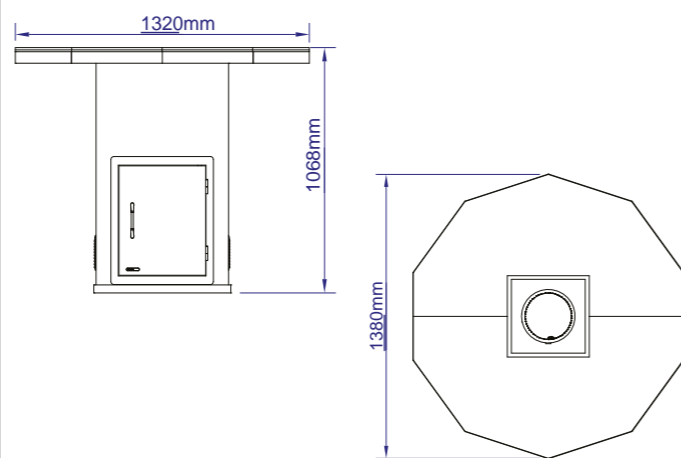

IMAGE DISPLAYED CONTAINS UPGRADED FEATURES

Surround Glass not a BULL product

**SQUARE LOW
FIRE TABLE**

**2M LOW
FIRE TABLE**

**3M LOW
FIRE TABLE**

**DECAGON BAR
FIRE TABLE**

ENTERTAINERS - BAR

The Entertainer's Bar is a wonderful choice for those looking to have guests over for cocktails. This bar also includes plenty of counterspace for appetizers or whatever you choose to serve your guests.