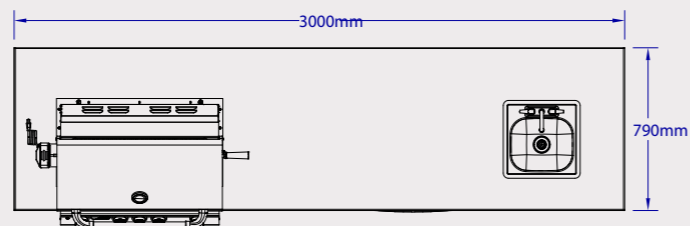

ODK 3Mts - STANDARD

This Outdoor Kitchen is one of our first and most complete outdoor barbecue kitchens, provides a backyard entertainment centre and the space to handle all of your outdoor grilling needs. This is the ultimate grilling & entertaining station.