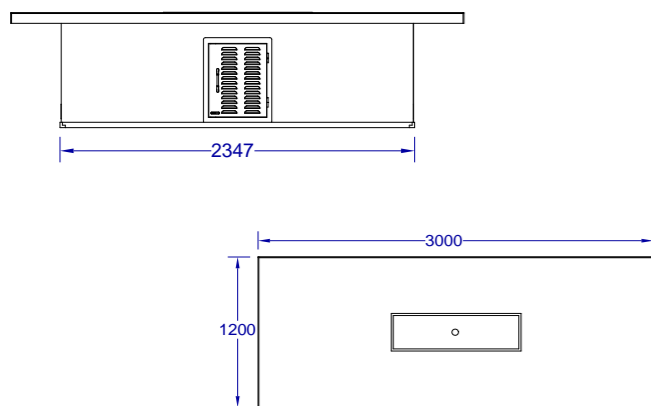

**3M LOW
FIRE TABLE**