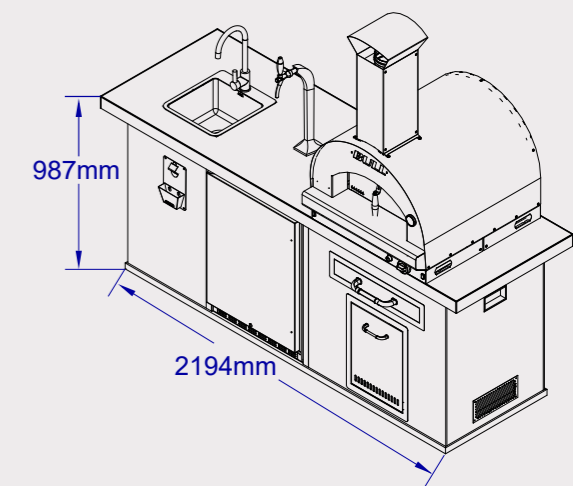

Standard Features	
#31022	Standard ✓ or N/A ✗
Grill Type as Standard	Angus #47628/9CE
Standard Fridge #11002CE	✓
Stucco Base Standard	✓
Tile Top 30cm x 30cm with Bullnose	✓
Horizontal Access Door #89970	✓
Power outlet & Switch	✓
Sink & Faucet	✓
Structure Dimensions	
Base Footprint Size	239 x 237 cm
Top Size	280 x 260 cm
Upgrades	
Grill Upgrades/Downgrades within the same size kitchen structure	ALL GRILLS
Base Upgrade Options	Stucco Rock #12397 Rock/Gres #33015
Upgrade from Tile Top To Solid Gres Coverlam	#43010
Fridge upgrades	#13700CE / #13100CE / #17400CE / #17900CE
Add SS Lining with middle shelf for Horizontal Access Door	#89972
Upgradeable Doors	Double Door #33568 Door/Drawer Combo #25876 Trash/Door Combo #65784
Add SS Lining with adjustable shelf for above Doors	Double Door Lining #74000 Combo Lining #89973
Add Drawers (#09970 can only fit above the Access Door)	Single Drawer #09970 Double Drawer #56985 Gas Drawer #56825
Optional	
Grill Frame optional	#49328
Side Burner optional	#60008/9CE
Bar Caddy optional (if fridge or sink are removed)	#97623 / #85624
Cutting Board optional #66007	✓
Bottle Opener optional #66006	✓
Large vertical side door	#89978
Warranty Details	
Island Structure	2 years
Kitchen Top	2 years
Gas Hose	*2 years
*As per international Gas Safety Regulations	*must replace every 2 years
Packing Dimensions	
Wooden Crate Length	270/180 cm
Wooden Crate Width	110/90 cm
Wooden Crate Height	200/165 cm
Wooden Crate Cube	8.61 m³
Complete Crated Weight	Stucco 750 Kg Rock 1200 Kg

GOURMET Q

The Gourmet Q Outdoor Island Kitchen is the largest of our islands. Its spacious bar area is perfect for a luxurious outdoor dining experience and ideal for entertaining. With its ample space for seating you can serve up your favourite grilling recipes in style.