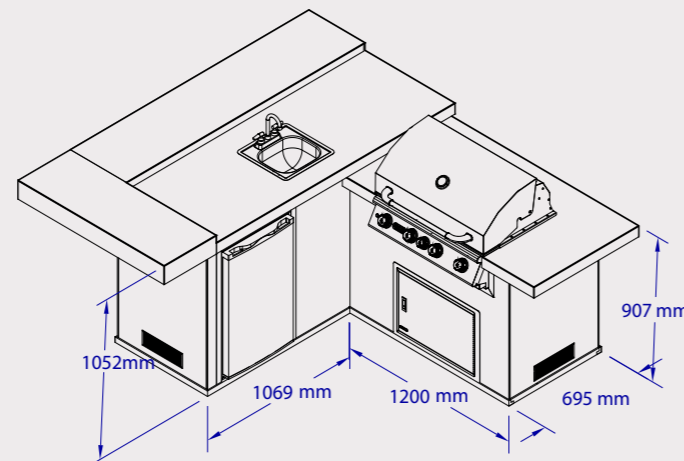

JR - GOURMET Q

The Jr Gourmet Q - Outdoor Island Kitchen and its ample bar area can seat up to 4 people comfortably. Its smaller "L" shaped design allows for great outdoor entertainment or just simply creating your favourite recipes in a wonderful outdoor setting.

IMAGE DISPLAYED CONTAINS UPGRADED FEATURES