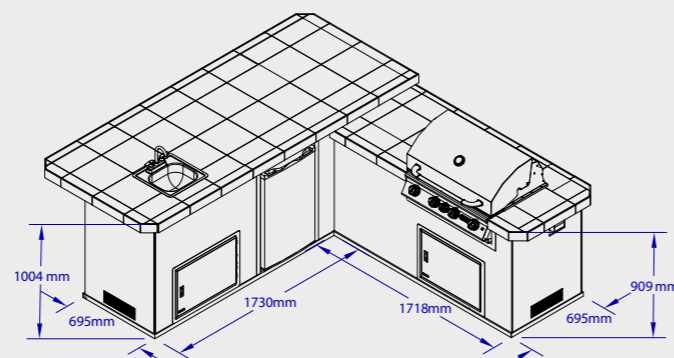

IMAGE DISPLAYED CONTAINS UPGRADED FEATURES

Standard Features	
#31099	Standard ✓ or N/A ✗
Oven Type as Standard	Large Wood Oven #66024
Standard Fridge #11002CE	✓
Stucco Base Standard	✓
Tile Top 30cm x 30cm with Bullnose	✓
Horizontal Access Door #89970	✓
Power outlet & Switch	✗
Sink & Faucet	✓
Structure Dimensions	
Base Footprint Size	220x 70 cm
Top Size	243 x 80 cm
Upgrades	
Grill Upgrades/Downgrades within the same size kitchen structure	XL Wood #66040 Large Gas #66124 XL Gas #66140
Base Upgrade Options	Stucco Rock #12397 Rock/Gres #33006
Upgrade from Tile Top To Solid Gres Coverlam	#43010
Fridge upgrades	#13700CE / #13100CE / #17400CE / #17900CE
Add SS Lining with middle shelf for Horizontal Access Door	#89972
Upgradeable Doors	Double Door #33568 Door/Drawer Combo #25876 Trash/Door Combo #65784
Add SS Lining with adjustable shelf for above Doors	Double Door Lining #74000 Combo Lining #89973
Add Drawers (#09970 can only fit above the Access Door)	Single Drawer #09970 Double Drawer #56985 Gas Drawer #56825
Optional	
Grill Frame optional	✗
Side Burner optional	#60008/9CE
Bar Caddy optional (if fridge or sink are removed)	✗
Cutting Board optional #66007	✗
Bottle Opener optional #66006	✓
Large vertical side door	#89978
Warranty Details	
Island Structure	2 years
Kitchen Top	2 years
Gas Hose	*2 years
*As per international Gas Safety Regulations	*must replace every 2 years
Packing Dimensions	
Wooden Crate Length	260 cm
Wooden Crate Width	90 cm
Wooden Crate Height	202 cm
Wooden Crate Cube	5.25 m ³
Complete Crated Weight	Stucco 500 Kg Rock 700 Kg