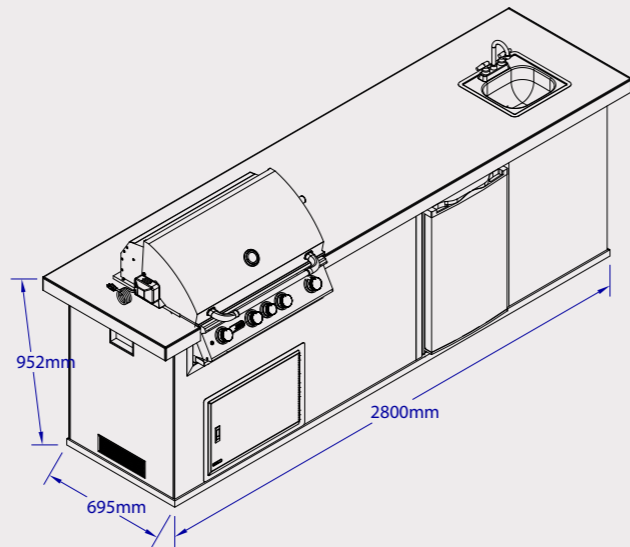

ODK 3Mts - STANDARD

This Outdoor Kitchen is one of our first and most complete outdoor barbecue kitchens, provides a backyard entertainment centre and the space to handle all of your outdoor grilling needs. This is the ultimate grilling & entertaining station.