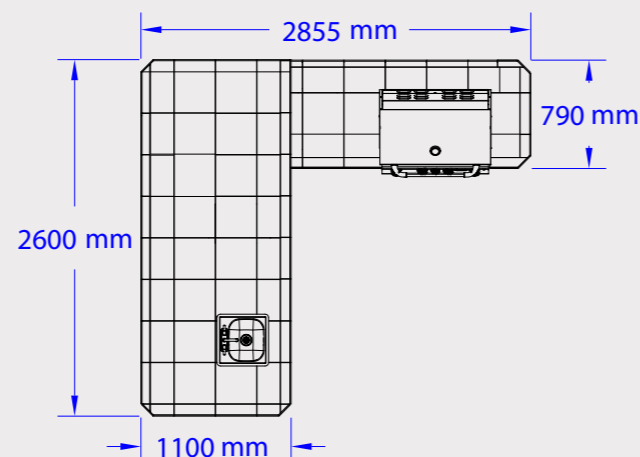

GOURMET Q

The Gourmet Q Outdoor Island Kitchen is the largest of our islands. Its spacious bar area is perfect for a luxurious outdoor dining experience and ideal for entertaining. With its ample space for seating you can serve up your favourite grilling recipes in style.

IMAGE DISPLAYED CONTAINS UPGRADED FEATURES

Standard Features	
#31099	Standard ✓ or N/A ✗
Oven Type as Standard	Large Wood Oven #66024
Standard Fridge #11002CE	✓
Stucco Base Standard	✓
Tile Top 30cm x 30cm with Bullnose	✓
Horizontal Access Door #89970	✓
Power outlet & Switch	✗
Sink & Faucet	✓
Structure Dimensions	
Base Footprint Size	220x 70 cm
Top Size	243 x 80 cm
Upgrades	
Grill Upgrades/Downgrades within the same size kitchen structure	XL Wood #66040 Large Gas #66124 XL Gas #66140
Base Upgrade Options	Stucco Rock #12397 Rock/Gres #33006
Upgrade from Tile Top To Solid Gres Coverlam	#43010
Fridge upgrades	#13700CE / #13100CE / #17400CE / #17900CE
Add SS Lining with middle shelf for Horizontal Access Door	#89972
Upgradeable Doors	Double Door #33568 Door/Drawer Combo #25876 Trash/Door Combo #65784
Add SS Lining with adjustable shelf for above Doors	Double Door Lining #74000 Combo Lining #89973
Add Drawers (#09970 can only fit above the Access Door)	Single Drawer #09970 Double Drawer #56985 Gas Drawer #56825
Optional	
Grill Frame optional	✗
Side Burner optional	#60008/9CE
Bar Caddy optional (if fridge or sink are removed)	✗
Cutting Board optional #66007	✗
Bottle Opener optional #66006	✓
Large vertical side door	#89978
Warranty Details	
Island Structure	2 years
Kitchen Top	2 years
Gas Hose	*2 years
*As per international Gas Safety Regulations	*must replace every 2 years
Packing Dimensions	
Wooden Crate Length	260 cm
Wooden Crate Width	90 cm
Wooden Crate Height	202 cm
Wooden Crate Cube	5.25 m³
Complete Crated Weight	Stucco 500 Kg Rock 700 Kg

PIZZA - Q ISLAND

The new Pizza Q Outdoor Island Kitchen is built for the ultimate pizza party. Our new wood-fired oven is built in Italy with solid welded construction, steel & electro galvanized steel. This pre-assembled oven sits in a very functional structure that has seating at both ends of the of the bar.