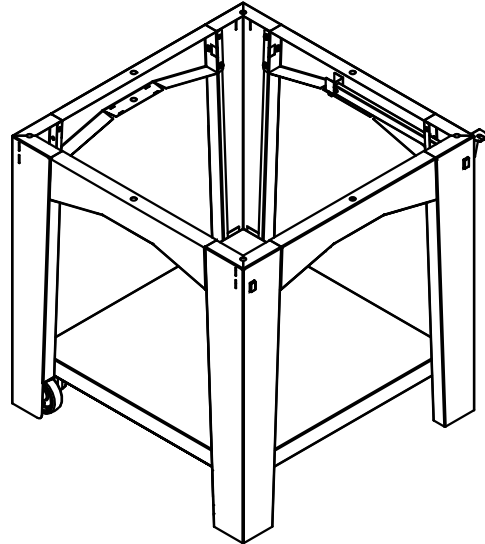

ITEMS: #660239CE
**LARGE WOOD FIRED
PIZZA OVEN**

Isometric View

Front View

Side View

SPEC SHEET NOTES:

ITEM: 66039CE

1. DIMENSIONS IN MM

2. SCALE: 1 : 18 (Printer page scaling none, do not use fit to printable area option)