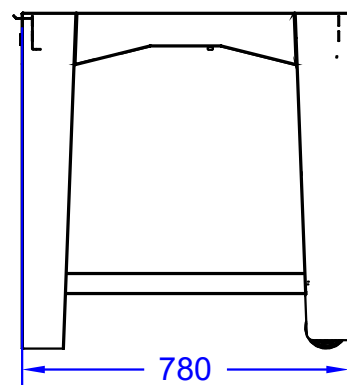

ITEMS: #660239CE
**LARGE WOOD FIRED
PIZZA OVEN**

Isometric View

Front View

Side View

SPEC SHEET NOTES:

ITEM: 66039CE

1. DIMENSIONS IN MM

2. SCALE: 1 : 18 (Printer page scaling none, do not use fit to printable area option)