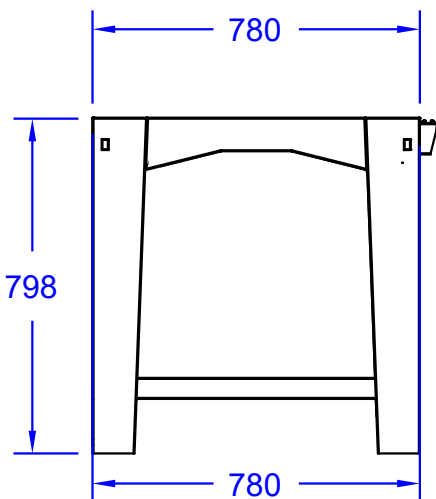

ITEMS: #660239CE
**LARGE WOOD FIRED
PIZZA OVEN**

Isometric View

Front View

Side View

SPEC SHEET NOTES:

ITEM: 66039CE

1. DIMENSIONS IN MM

2. SCALE: 1 : 18 (Printer page scaling none, do not use fit to printable area option)