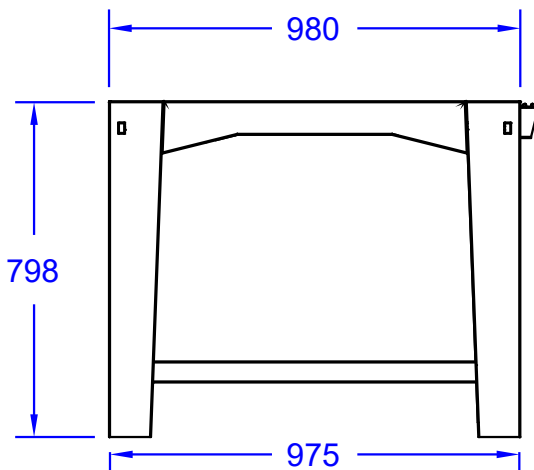

ITEMS: #66041CE  
**EXTRA LARGE WOOD  
FIRED PIZZA OVEN  
CART STAND  
SPEC SHEET**

Isometric View

Front View

Side View

NOTES:

ITEM: 66041CE

1. DIMENSIONS IN MM

2. SCALE: 1 : 18 (Printer page scaling none, do not use fit to printable area option)