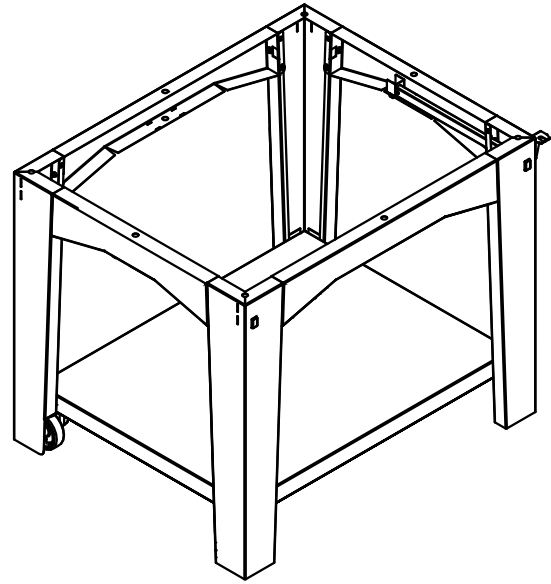

ITEMS: #66041CE  
**EXTRA LARGE WOOD  
FIRED PIZZA OVEN  
CART STAND  
SPEC SHEET**

Isometric View

Front View

Side View

NOTES:

ITEM: 66041CE

1. DIMENSIONS IN MM

2. SCALE: 1 : 18 (Printer page scaling none, do not use fit to printable area option)